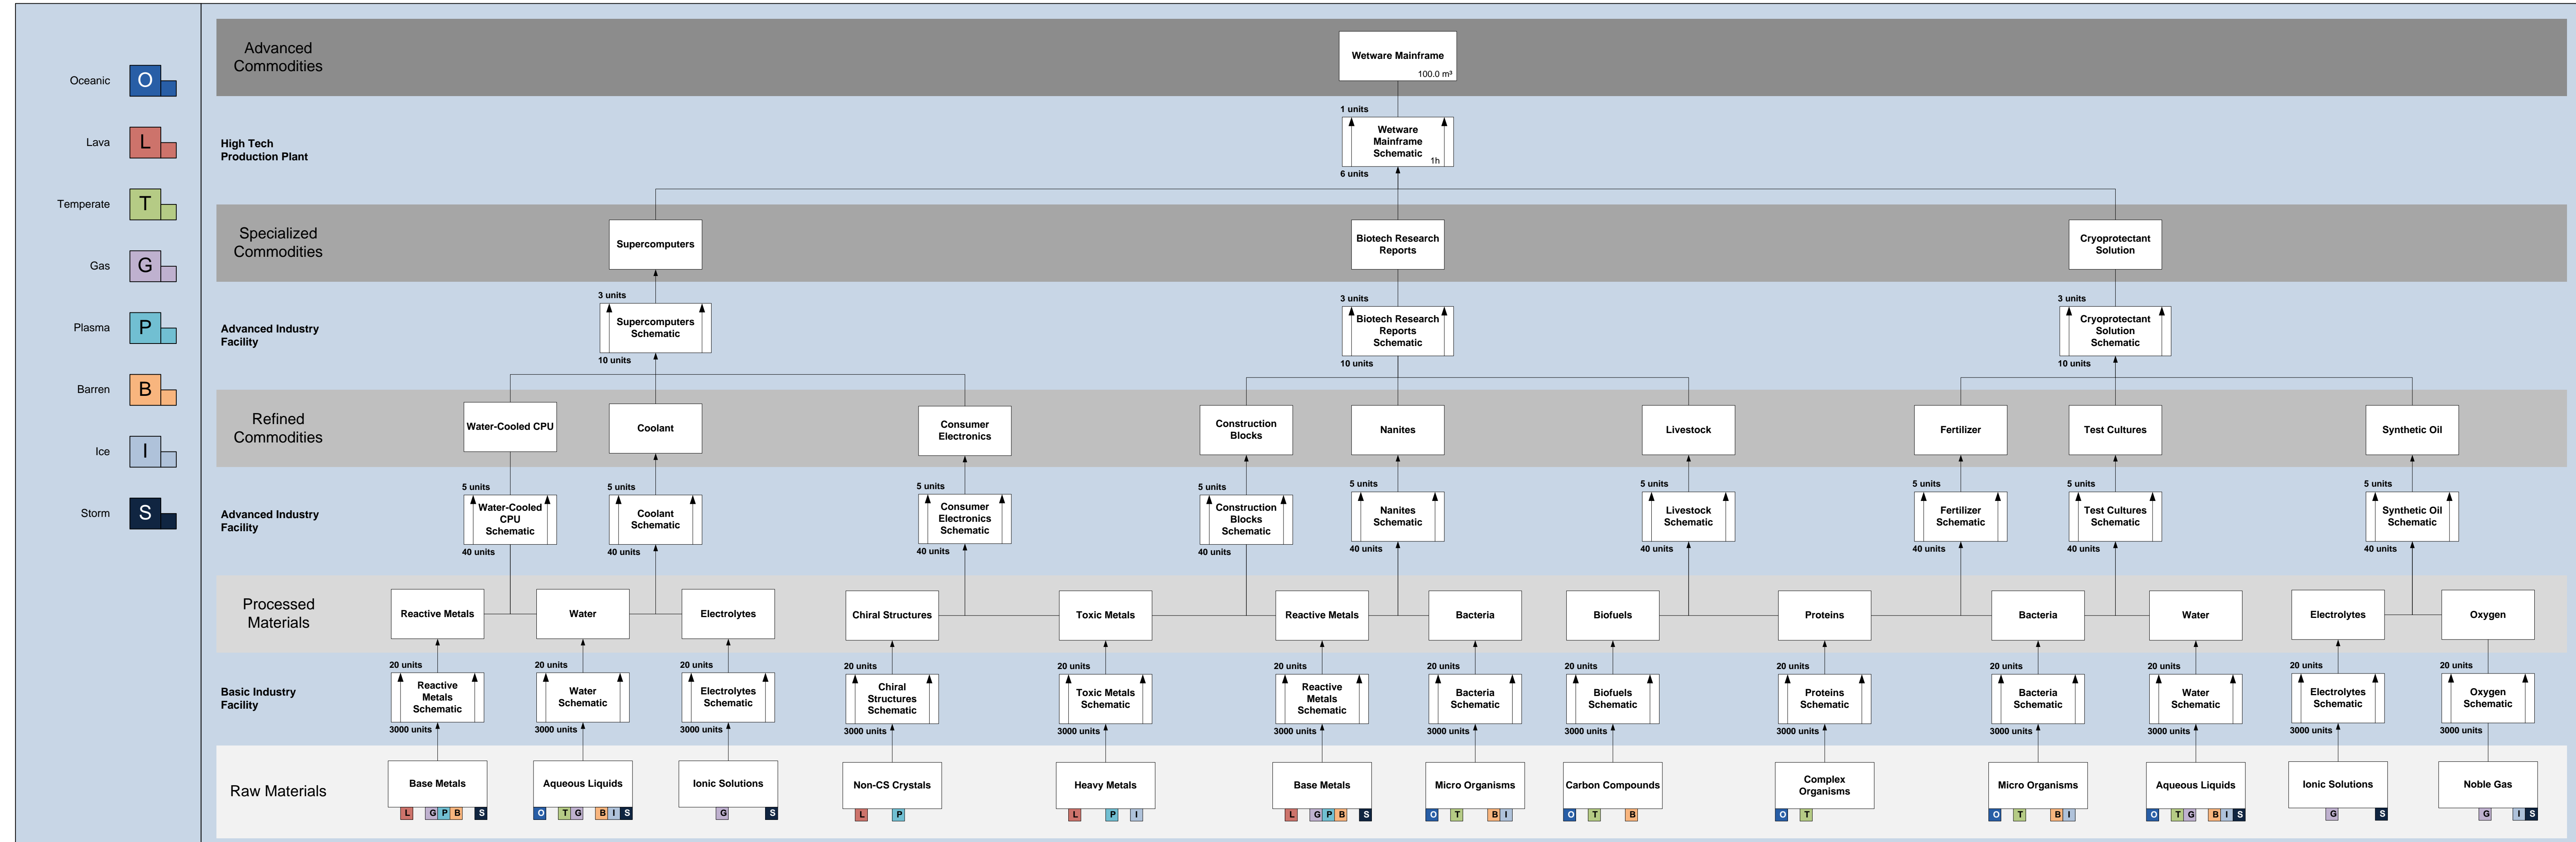

EVE

Planetary Interaction

Material Diagrams

by Korai larok

Thanks for downloading my diagrams. I hope they are of use to you. If you spot any mistakes eveMail me (ingame name: Korai larok)

If you like to reward me for my work, please feel free to make a ISK donation ingame to Korai larok - CEO Bubba Gump Ore Corp.

I would like to thank everyone who has done this so far.

*Update 1.3 Notes: Changed the planet icons to make them easier to tell apart.

*Update 1.4 Notes: Added Nanite Repair Paste

*Upadte 1.41 Notes: Typo corrected

*Update 1.42 Notes: Charakter Image added

Broadcast Node

Integrity Response Drones

Nano-Factory

Organic Mortar Applicators

Recursive Computing Module

Self-Harmonizing Power Core

Sterile Conduits

Wetware Mainframe

POS Fuels

Nanite Repair Paste