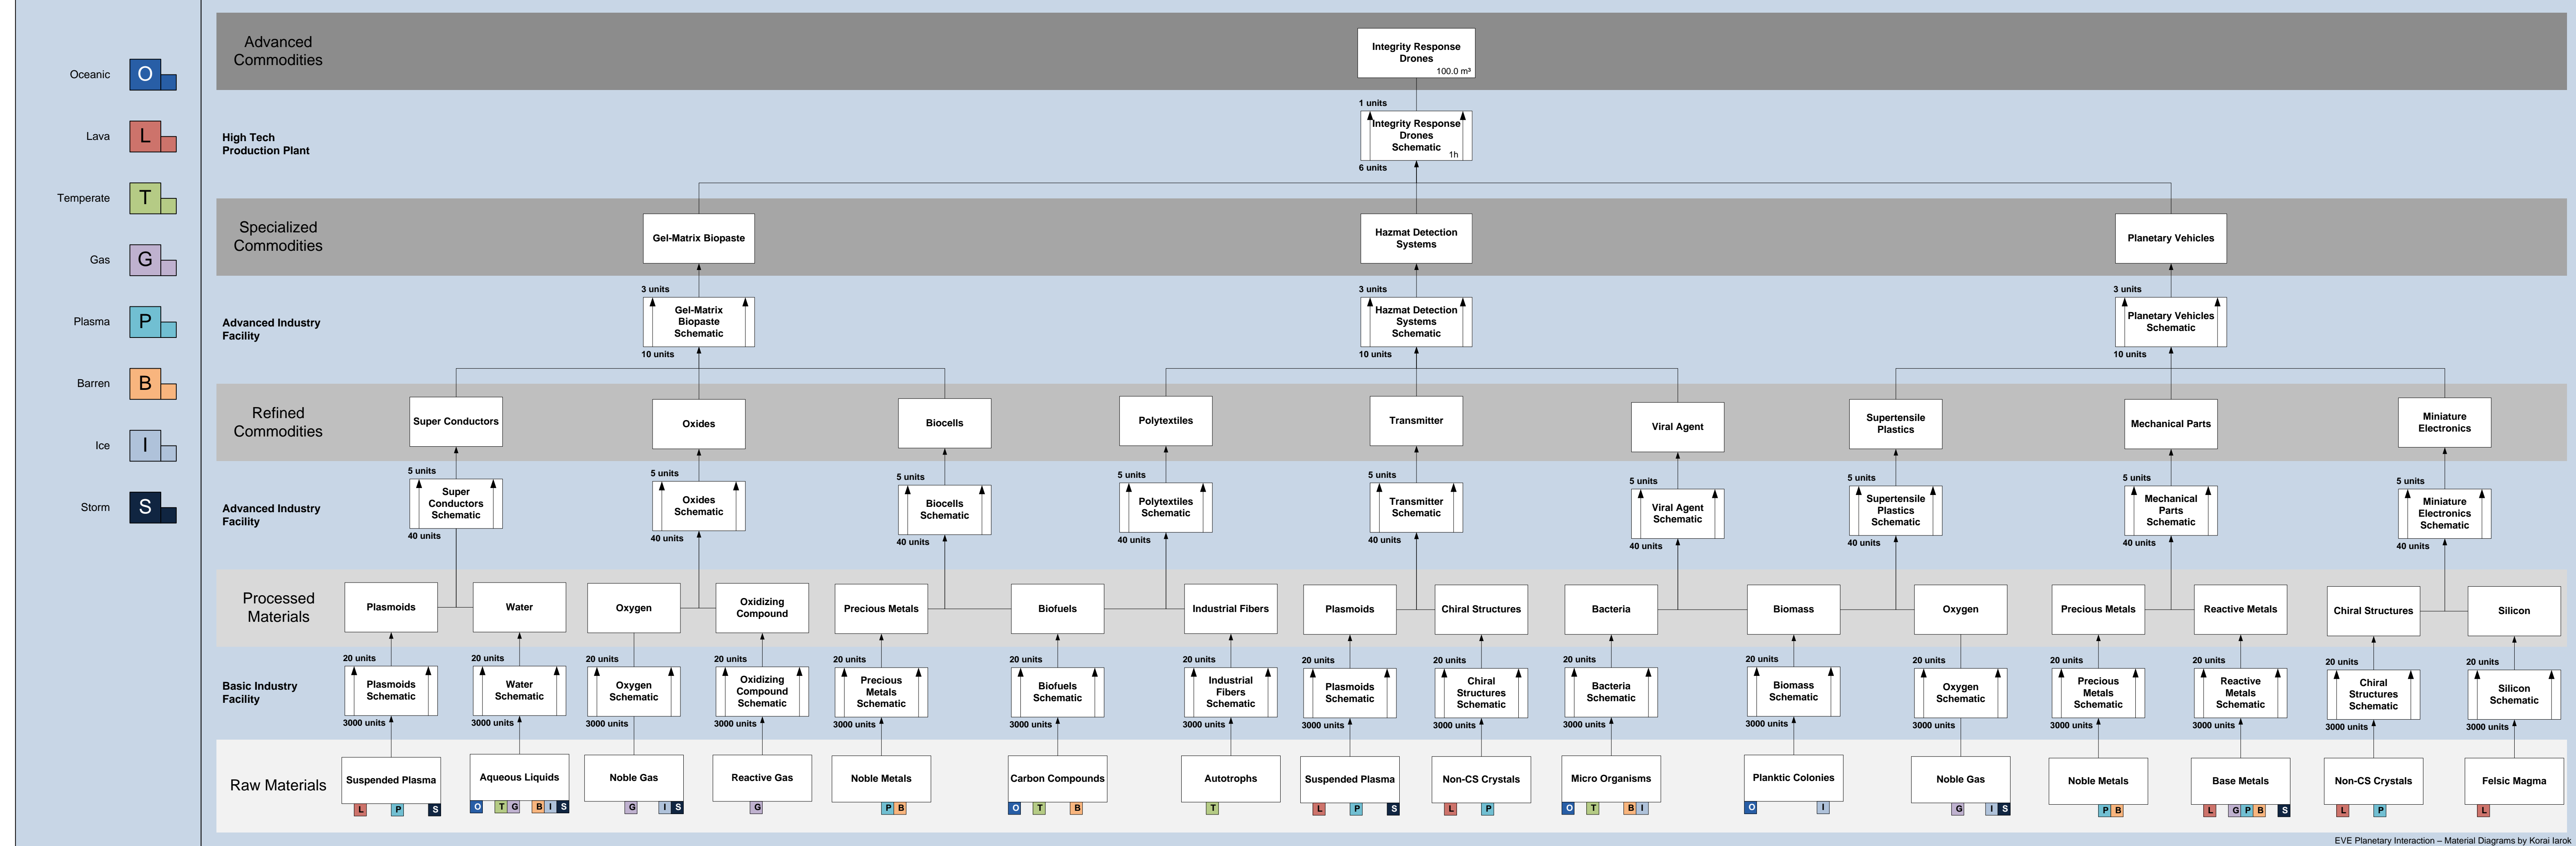

EVE

Planetary Interaction

Material Diagrams

by Korai larok

Thanks for downloading my diagrams. I hope they are of use to you. If you spot any mistakes eveMail me (ingame name: Korai larok)

If you like to reward me for my work, please feel free to make a ISK donation ingame to Korai larok - CEO Bubba Gump Ore Corp.

I would like to thank everyone who has done this so far.

*Update 1.3 Notes: Changed the planet icons to make them easier to tell apart.

*Update 1.4 Notes: Added Nanite Repair Paste

*Upadte 1.41 Notes: Typo corrected

*Update 1.42 Notes: Charakter Image added

Broadcast Node

Integrity Response Drones

Nano-Factory

Organic Mortar Applicators

Recursive Computing Module

Self-Harmonizing Power Core

Sterile Conduits

Wetware Mainframe

POS Fuels

Nanite Repair Paste