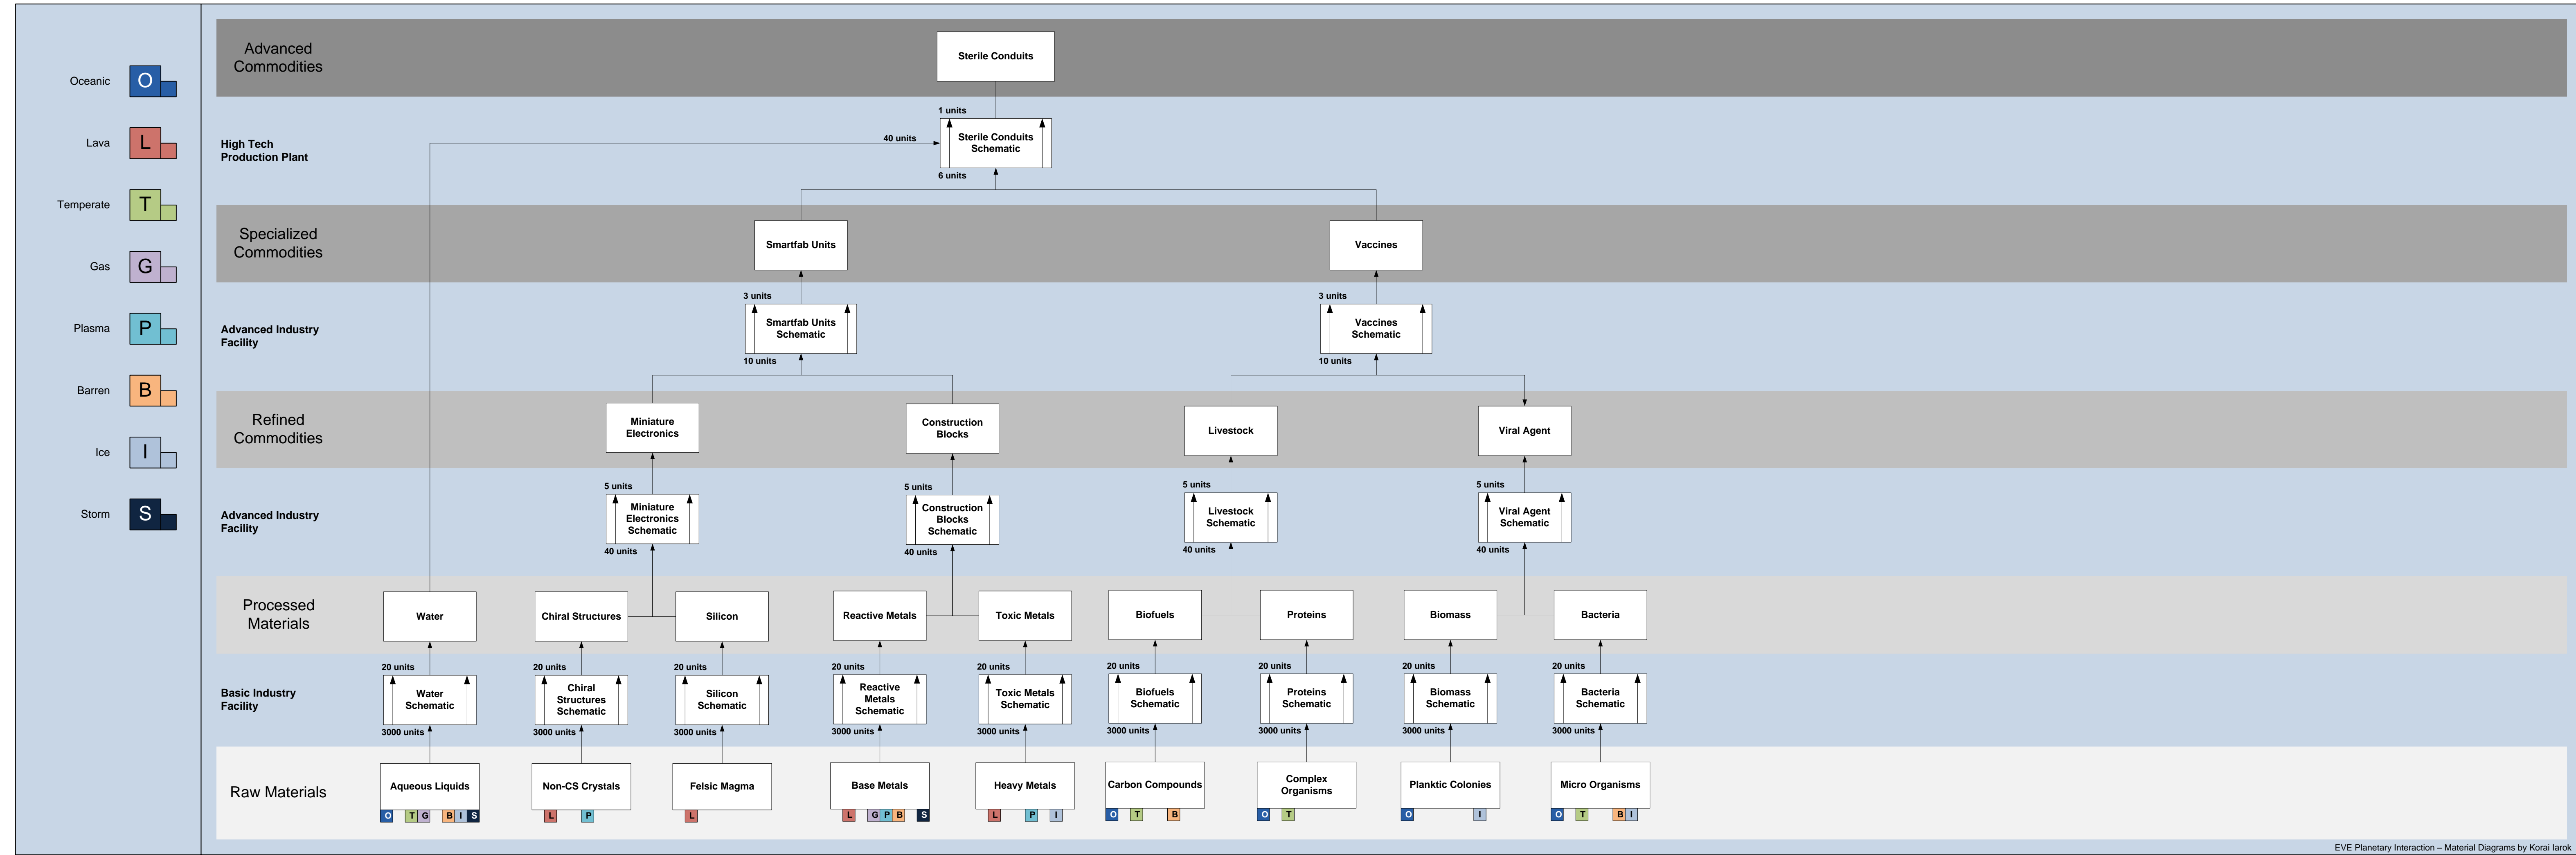

I would like to thank everyone who has done this so far.

*Update 1.3 Notes: Changed the planet icons to make them easier to tell apart.

*Update 1.4 Notes: Added Nanite Repair Paste

*Upadte 1.41 Notes: Typo corrected

*Update 1.42 Notes: Charakter Image added

Broadcast Node

Integrity Response Drones

Nano-Factory

Organic Mortar Applicators

Recursive Computing Module

Self-Harmonizing Power Core

Sterile Conduits