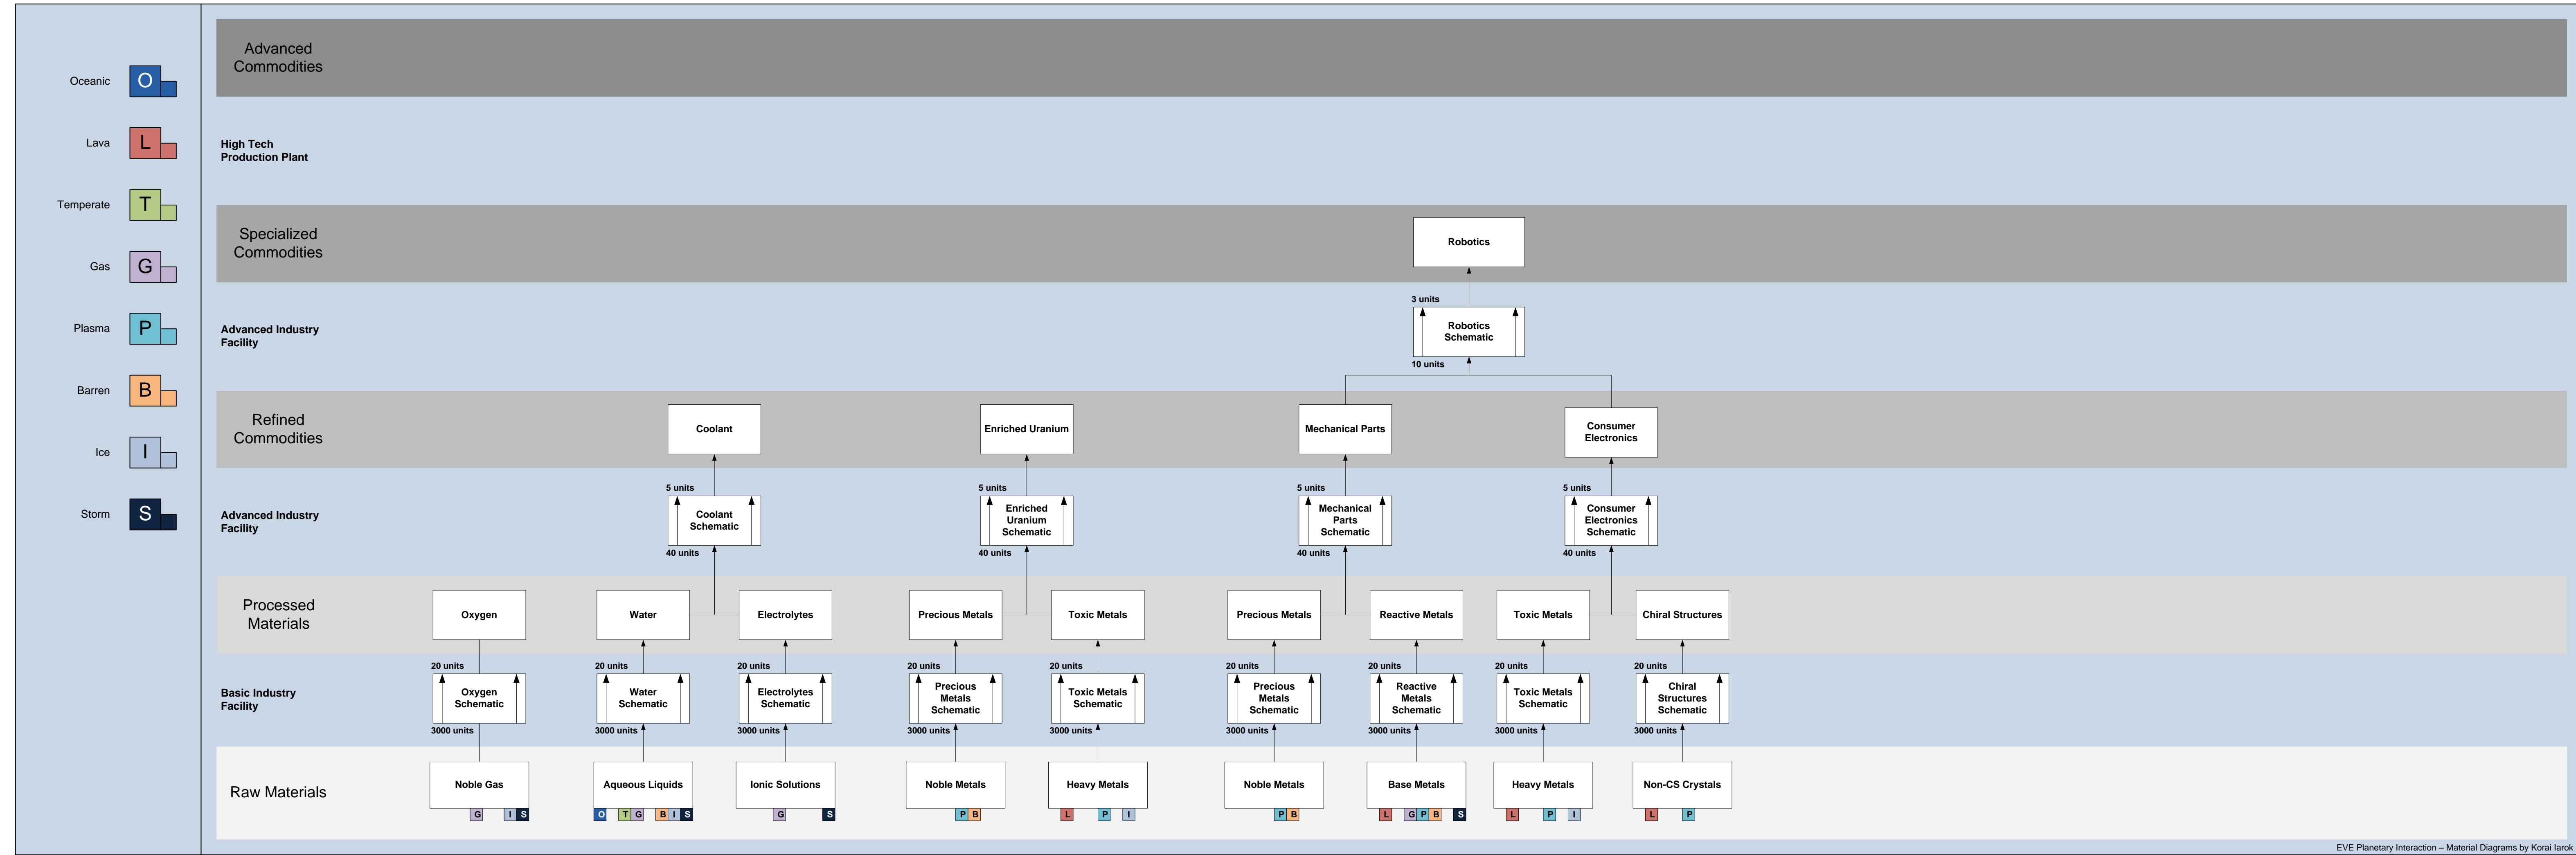

POS Fuels

Nanite Repair Paste