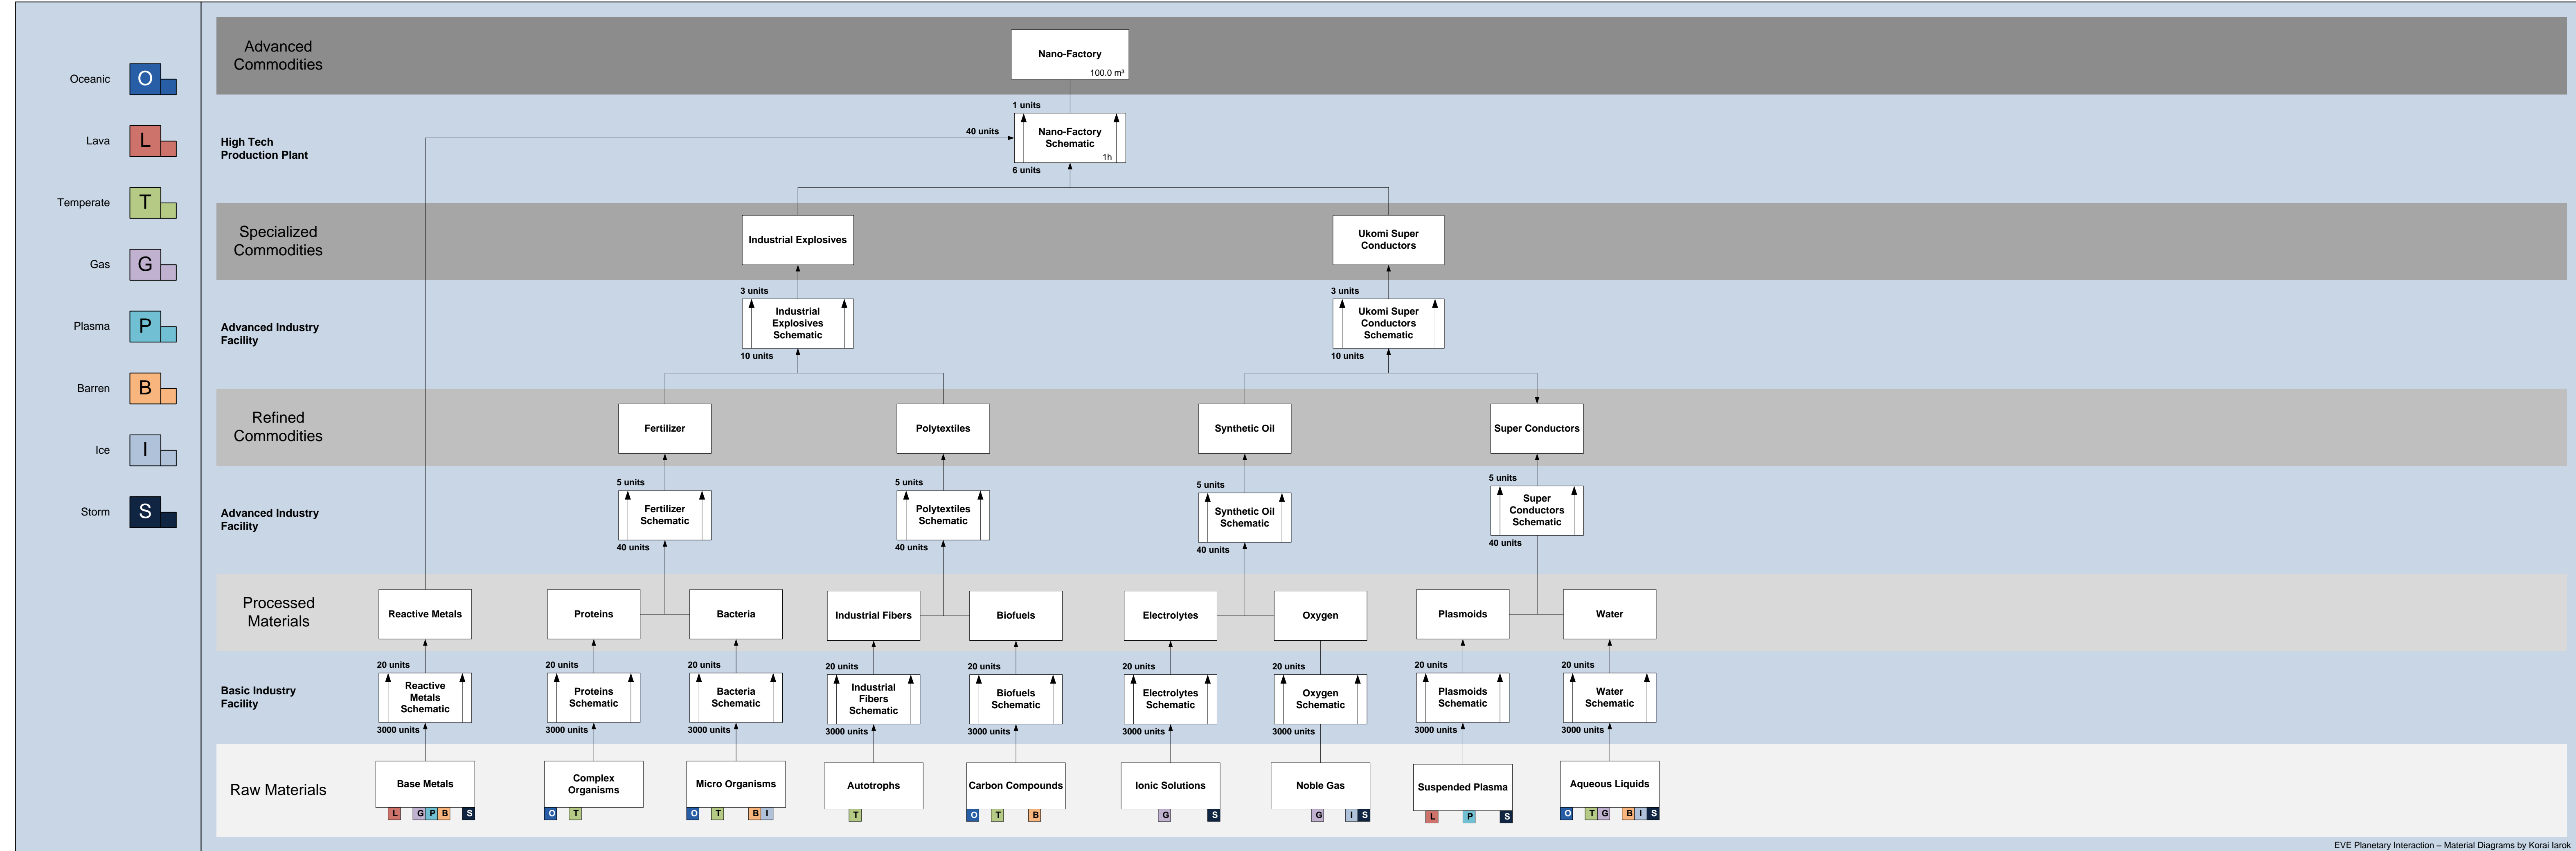

I would like to thank everyone who has done this so far.

*Update 1.3 Notes: Changed the planet icons to make them easier to tell apart.

*Update 1.4 Notes: Added Nanite Repair Paste

*Upadte 1.41 Notes: Typo corrected

*Update 1.42 Notes: Charakter Image added

Broadcast Node

Integrity Response Drones

Nano-Factory

Organic Mortar Applicators

Recursive Computing Module

Self-Harmonizing Power Core

Sterile Conduits