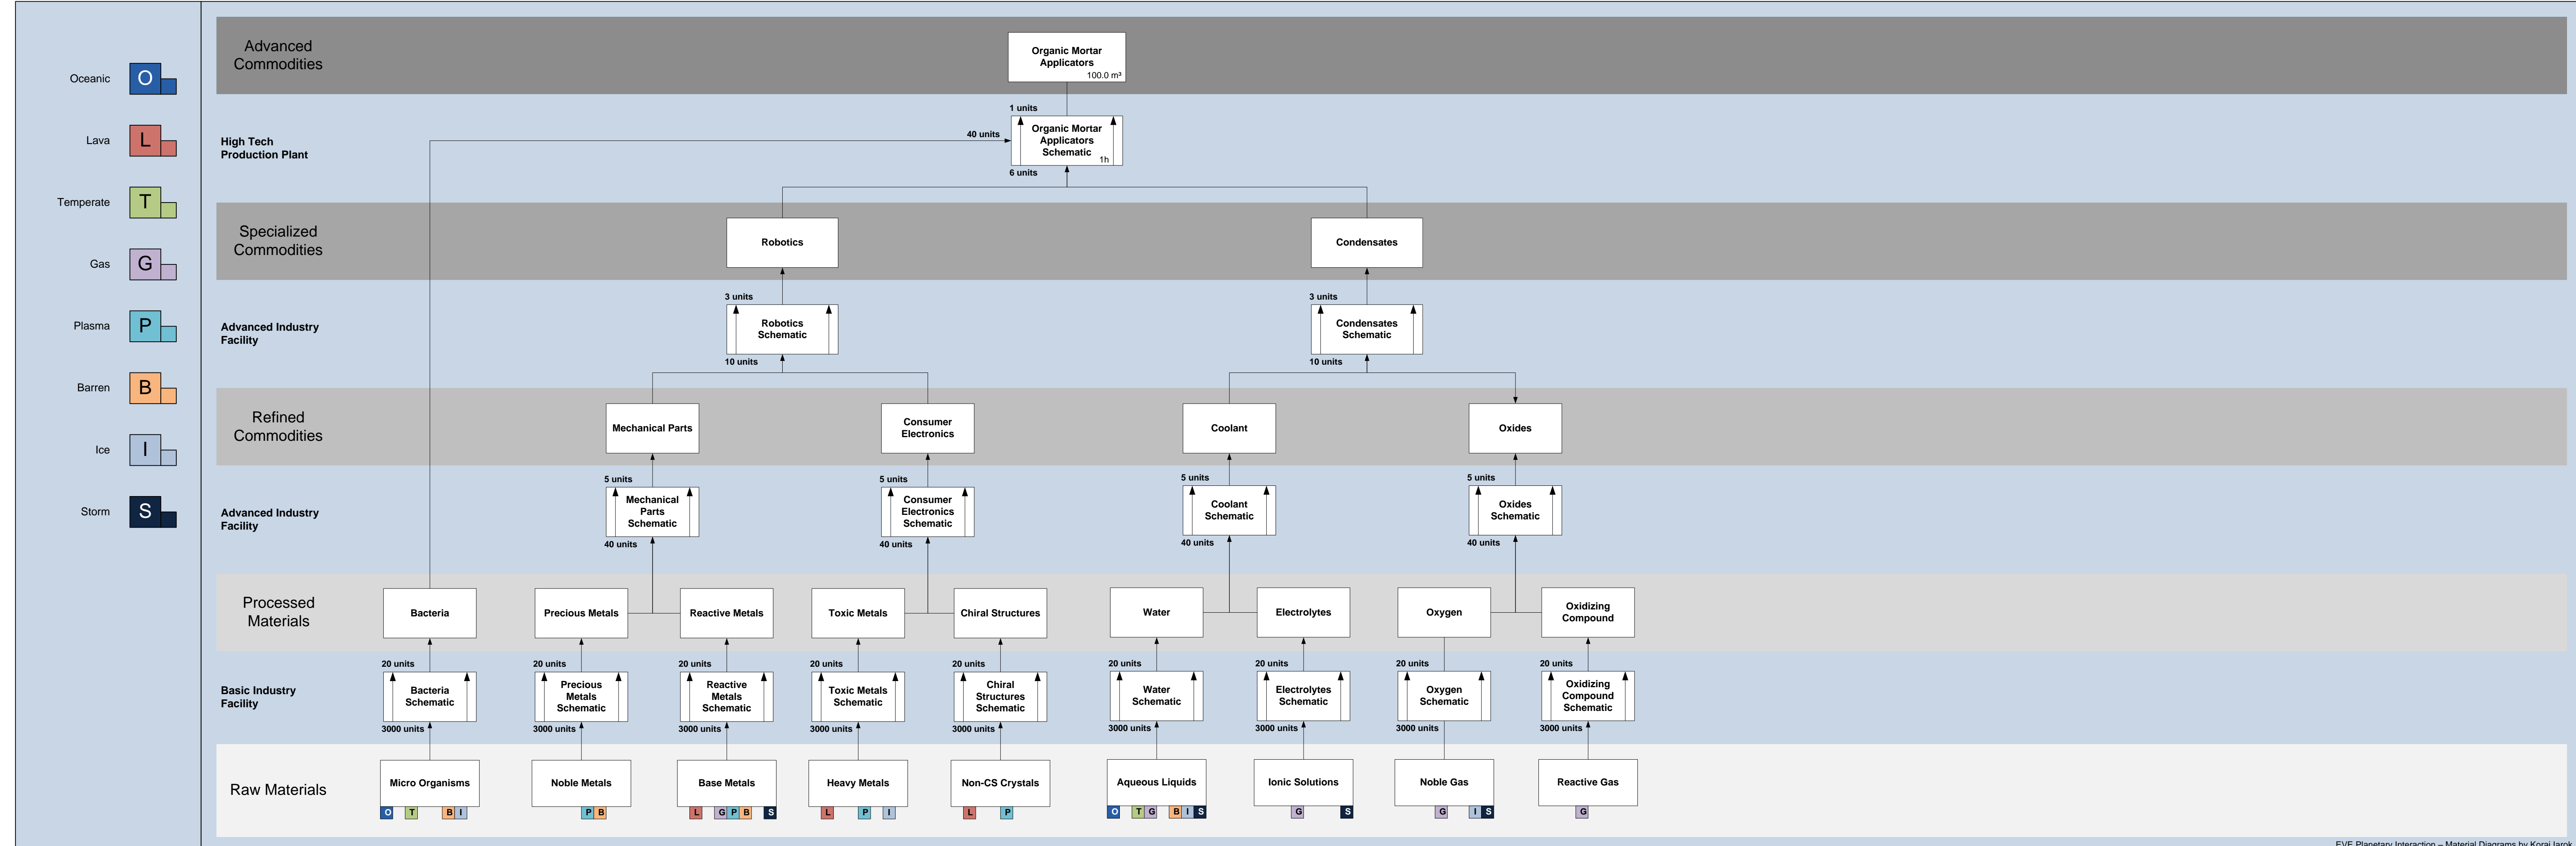

I would like to thank everyone who has done this so far.

*Update 1.3 Notes: Changed the planet icons to make them easier to tell apart.

*Update 1.4 Notes: Added Nanite Repair Paste

*Upadte 1.41 Notes: Typo corrected

*Update 1.42 Notes: Charakter Image added

Broadcast Node

Integrity Response Drones

Nano-Factory

Organic Mortar Applicators

Recursive Computing Module

Self-Harmonizing Power Core

Sterile Conduits