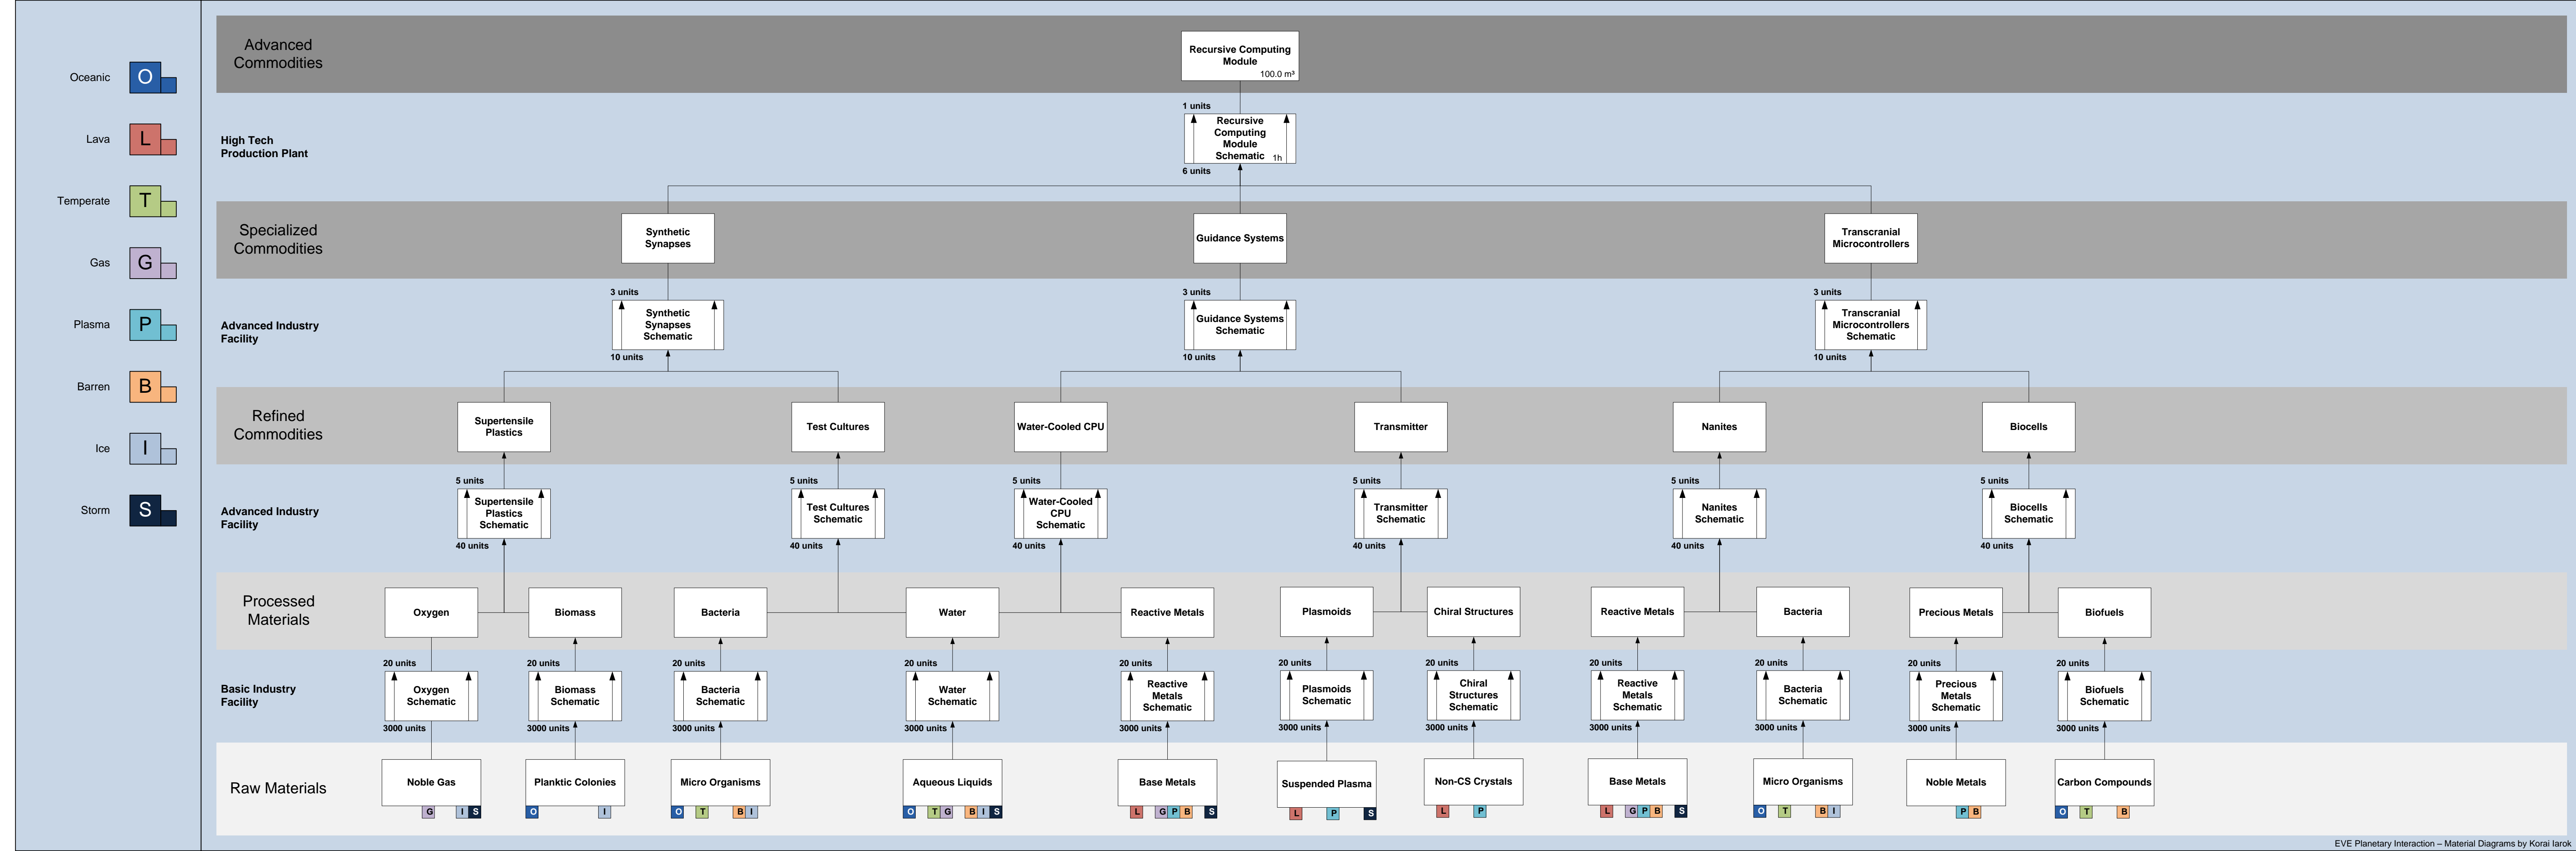

EVE

Planetary Interaction

Material Diagrams

by Korai larok

Thanks for downloading my diagrams. I hope they are of use to you. If you spot any mistakes eveMail me (ingame name: Korai larok)

If you like to reward me for my work, please feel free to make a ISK donation ingame to Korai larok - CEO Bubba Gump Ore Corp.

I would like to thank everyone who has done this so far.

*Update 1.3 Notes: Changed the planet icons to make them easier to tell apart.

*Update 1.4 Notes: Added Nanite Repair Paste

*Upadte 1.41 Notes: Typo corrected

*Update 1.42 Notes: Charakter Image added

Broadcast Node

Integrity Response Drones

Nano-Factory

Organic Mortar Applicators

Recursive Computing Module

Self-Harmonizing Power Core

Sterile Conduits

Wetware Mainframe

POS Fuels

Nanite Repair Paste