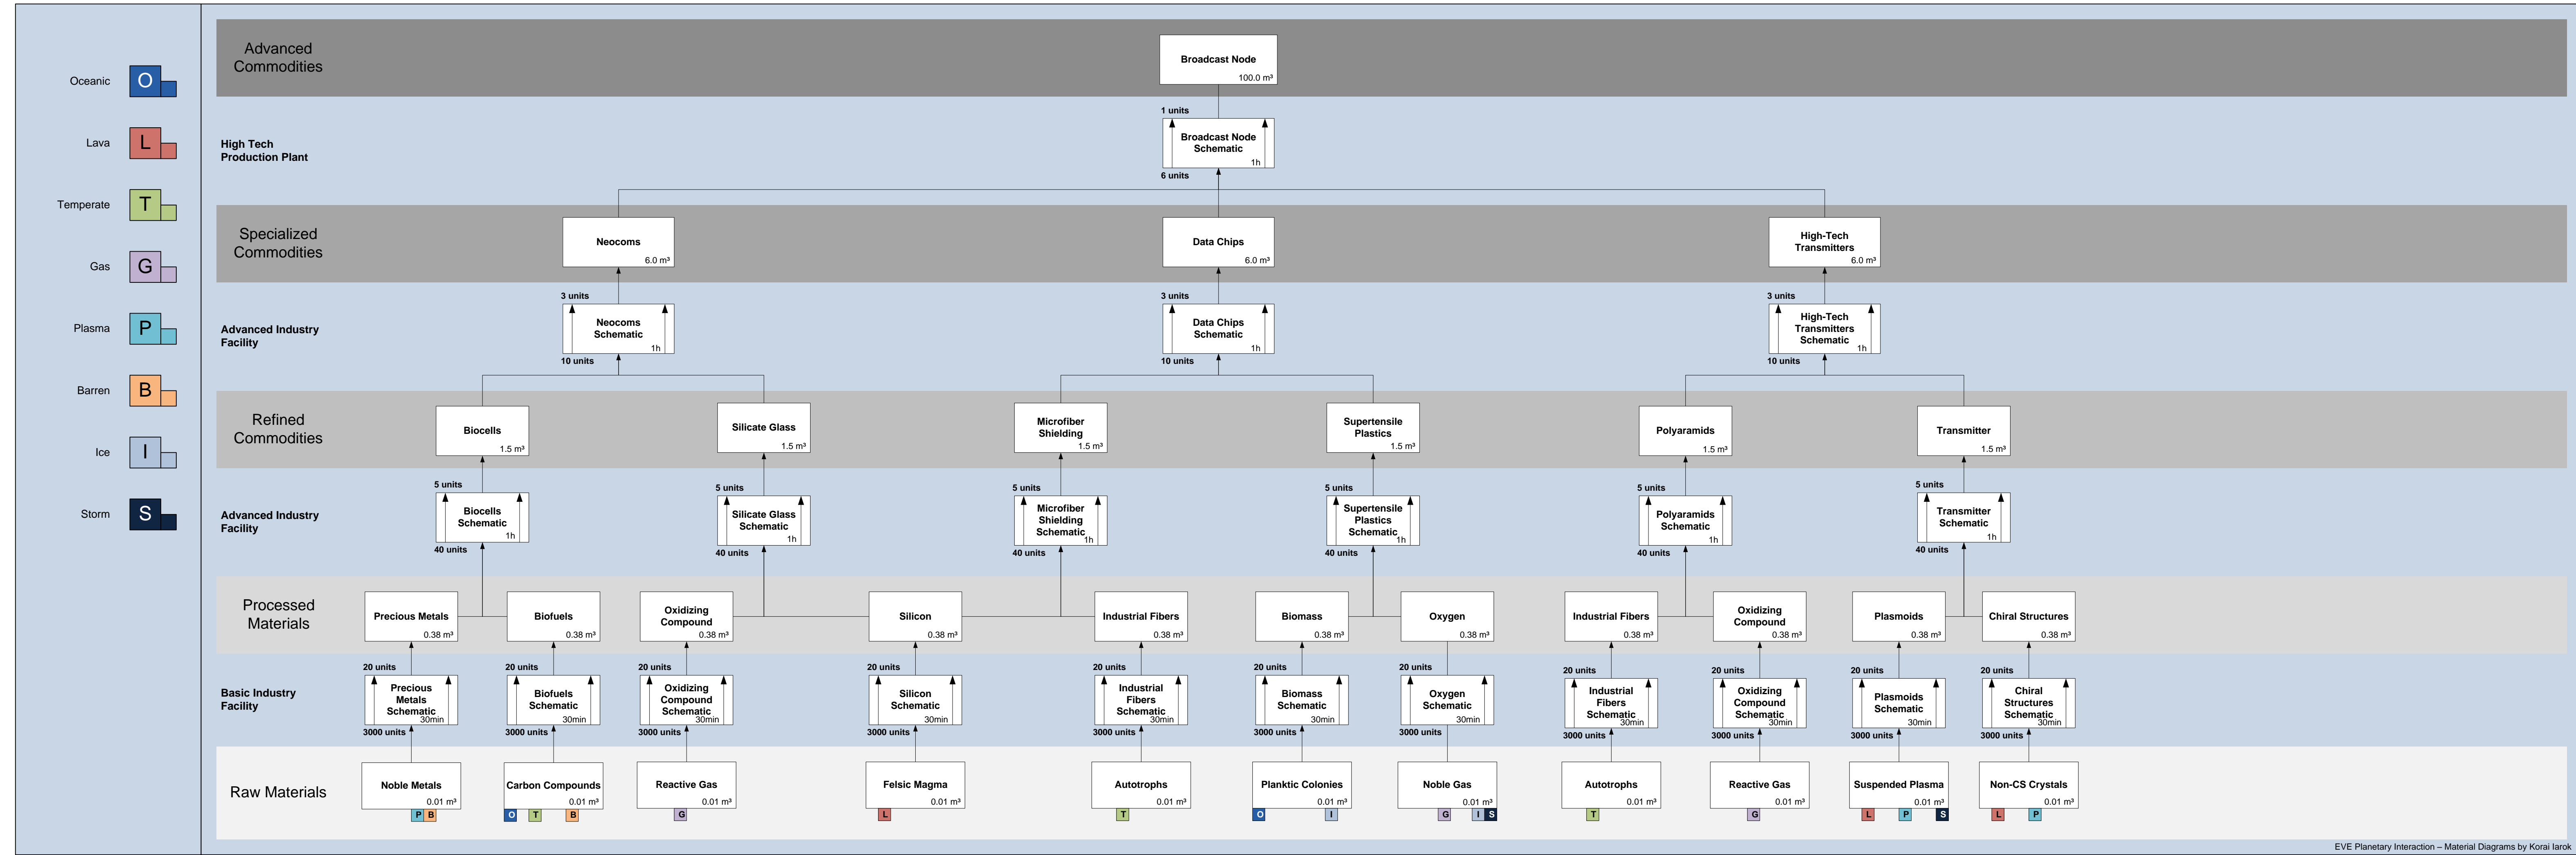

EVE

Planetary Interaction

Material Diagrams

by Korai larok

Thanks for downloading my diagrams. I hope they are of use to you. If you spot any mistakes eveMail me (ingame name: Korai larok)

If you like to reward me for my work, please feel free to make a ISK donation ingame to Korai larok - CEO Bubba Gump Ore Corp.

I would like to thank everyone who has done this so far.

*Update 1.3 Notes: Changed the planet icons to make them easier to tell apart.

*Update 1.4 Notes: Added Nanite Repair Paste

*Upadte 1.41 Notes: Typo corrected

*Update 1.42 Notes: Charakter Image added

Broadcast Node

Integrity Response Drones

Nano-Factory

Organic Mortar Applicators

Recursive Computing Module

Self-Harmonizing Power Core

Sterile Conduits

Wetware Mainframe

POS Fuels

Nanite Repair Paste