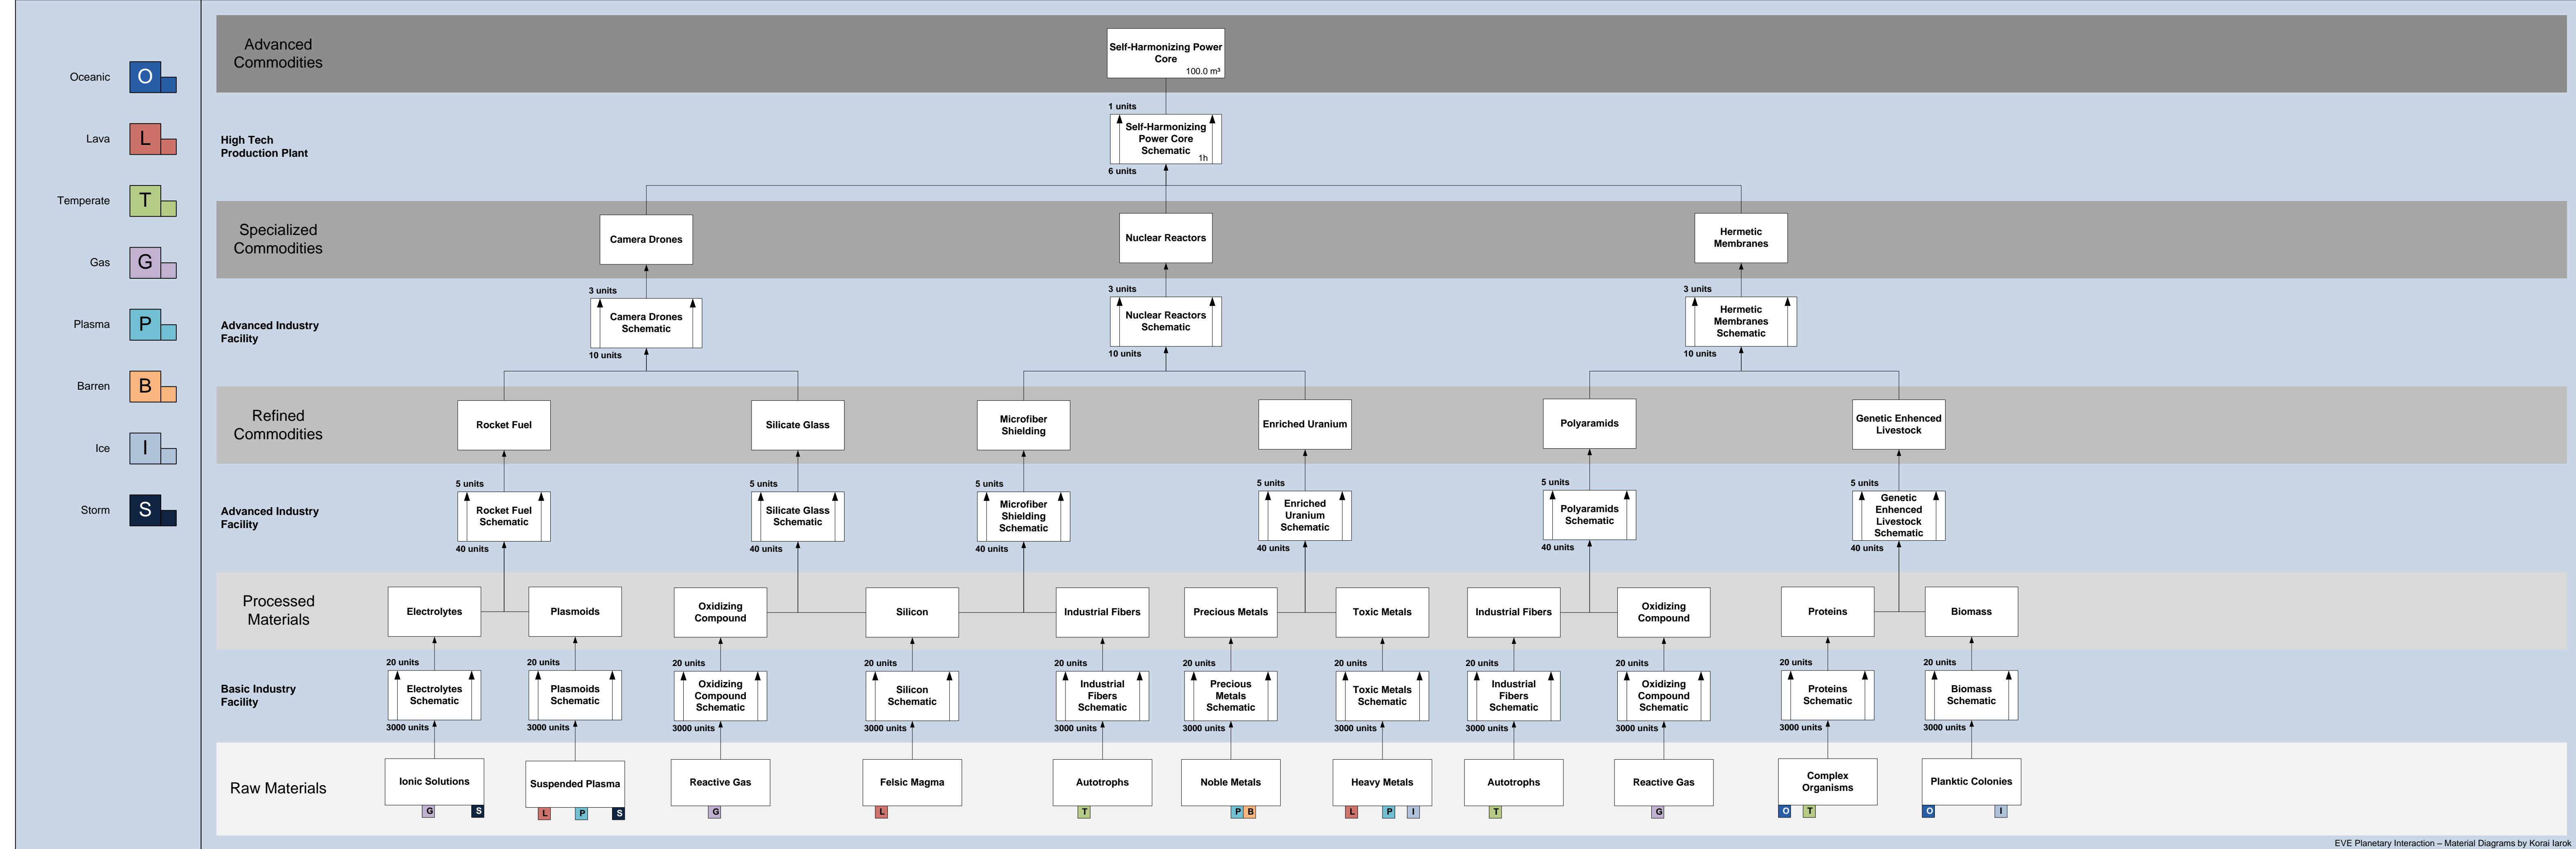

I would like to thank everyone who has done this so far.

*Update 1.3 Notes: Changed the planet icons to make them easier to tell apart.

*Update 1.4 Notes: Added Nanite Repair Paste

*Upadte 1.41 Notes: Typo corrected

*Update 1.42 Notes: Charakter Image added

Broadcast Node

Integrity Response Drones

Nano-Factory

Organic Mortar Applicators

Recursive Computing Module

Self-Harmonizing Power Core

Sterile Conduits

Wetware Mainframe

POS Fuels

Nanite Repair Paste