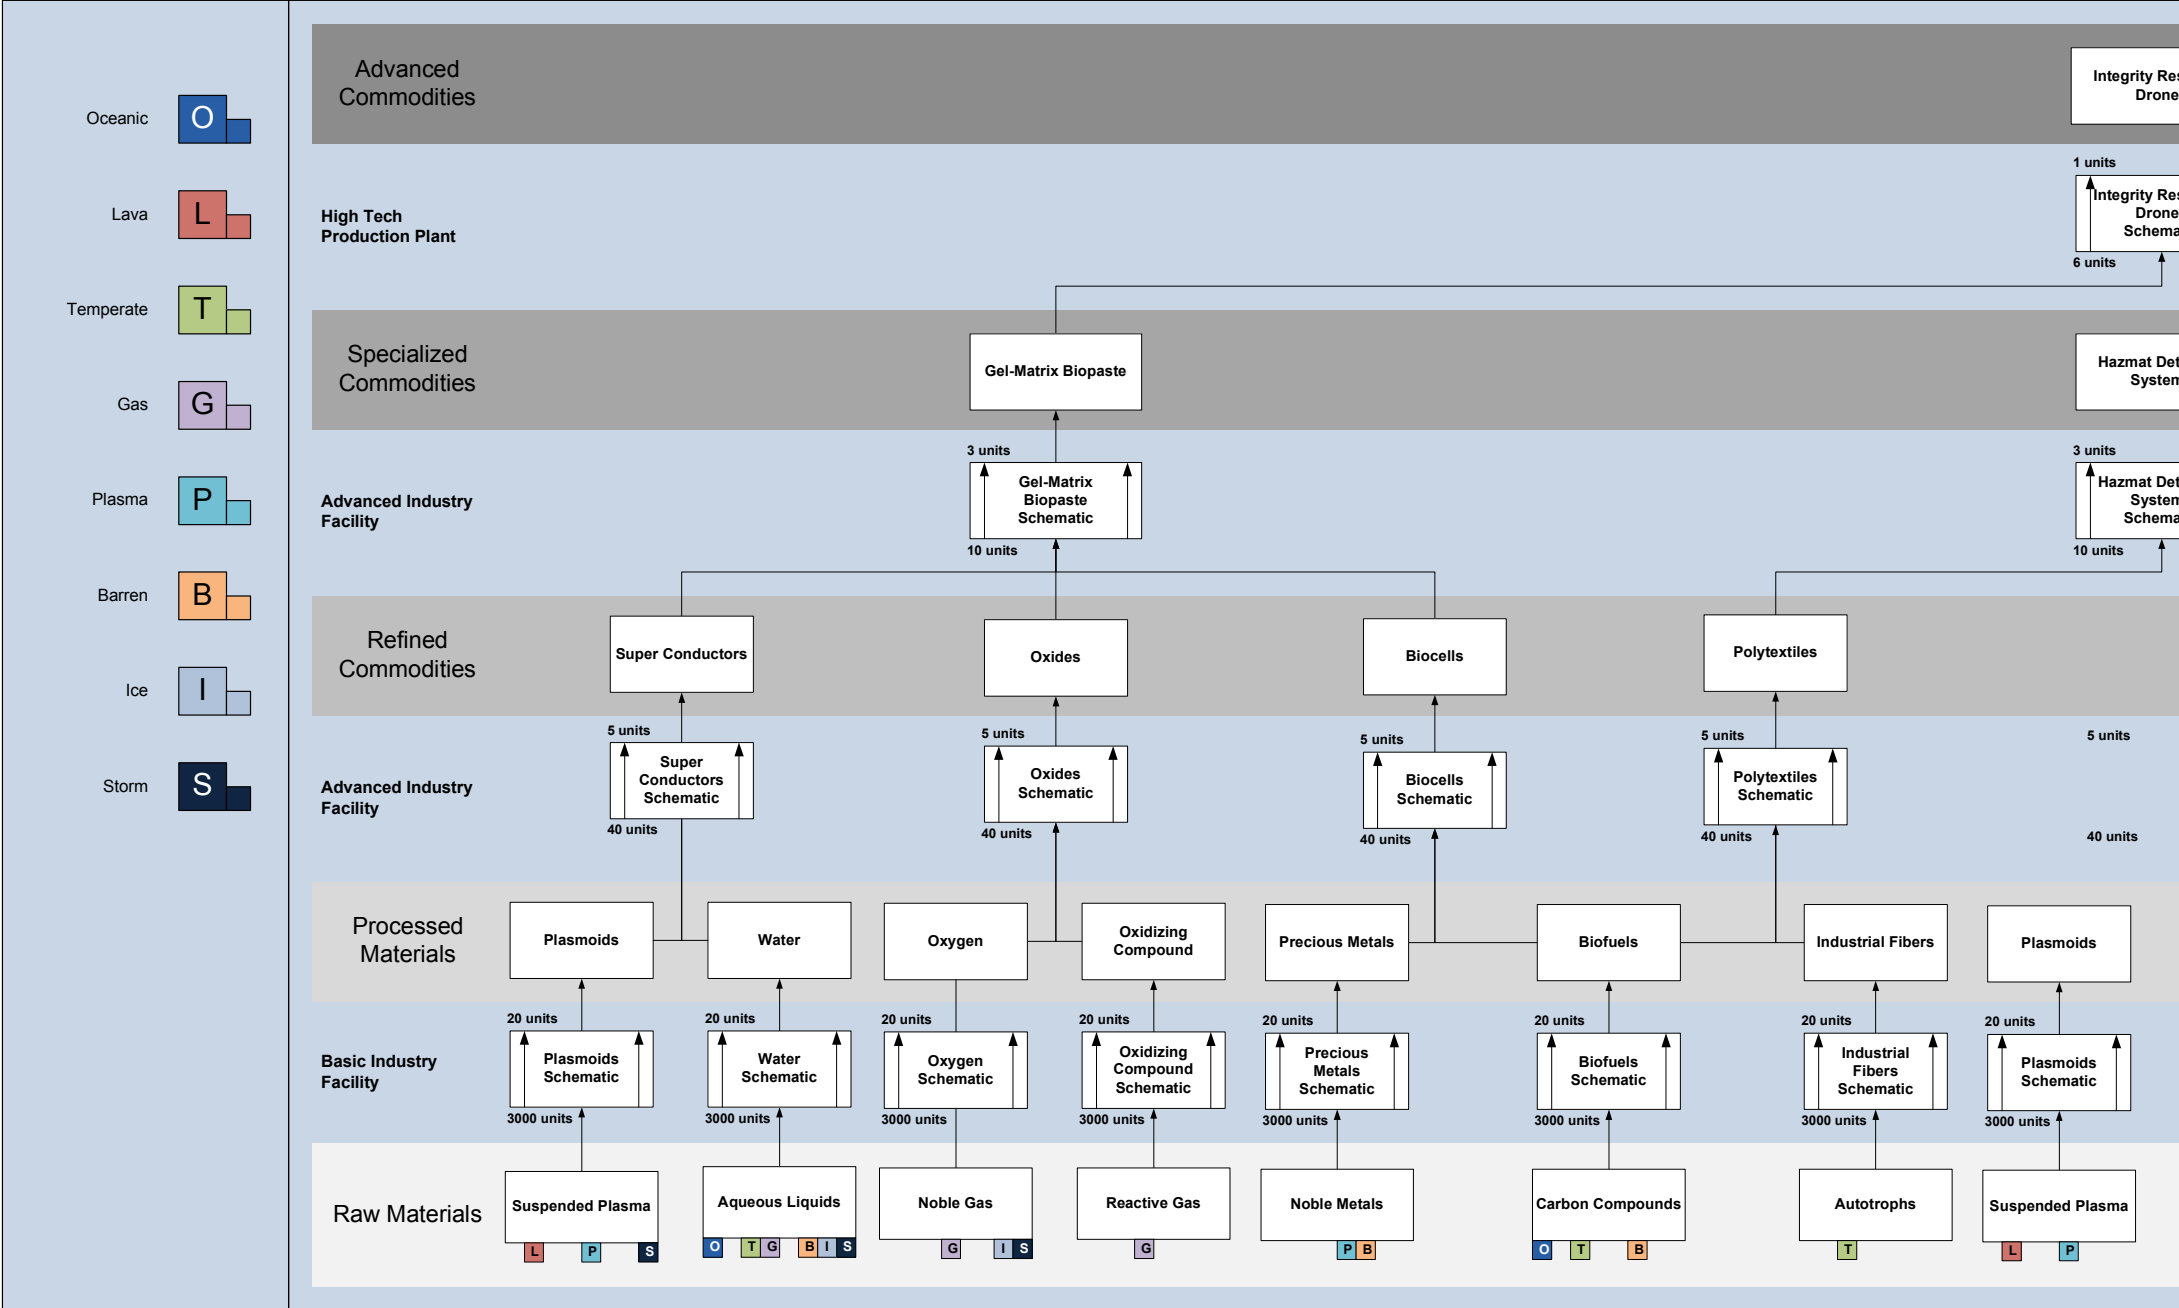

I would like to thank everyone who has done this so far.

*Update 1.3 Notes: Changed the planet icons to make them easier to tell apart.

*Update 1.4 Notes: Added Nanite Repair Paste

*Upadte 1.41 Notes: Typo corrected

v 1.41
05-06-2010

Broadcast Node

Integrity Response Drones

Integrity Response Drones

Nano-Factory

Organic Mortar Applicators

Organic Mortar Applicators

Recursive Computing Module

Self-Harmonizing Power Core

Self-Harmonizing Power Core

Sterile Conduits

Wetware Mainframe

Wetware Mainframe

POS Fuels

Nanite Repair Paste

Nanite Repair Paste

- Oceanic O
- Lava L
- Temperate T
- Gas G
- Plasma P
- Barren B
- Ice I
- Storm S