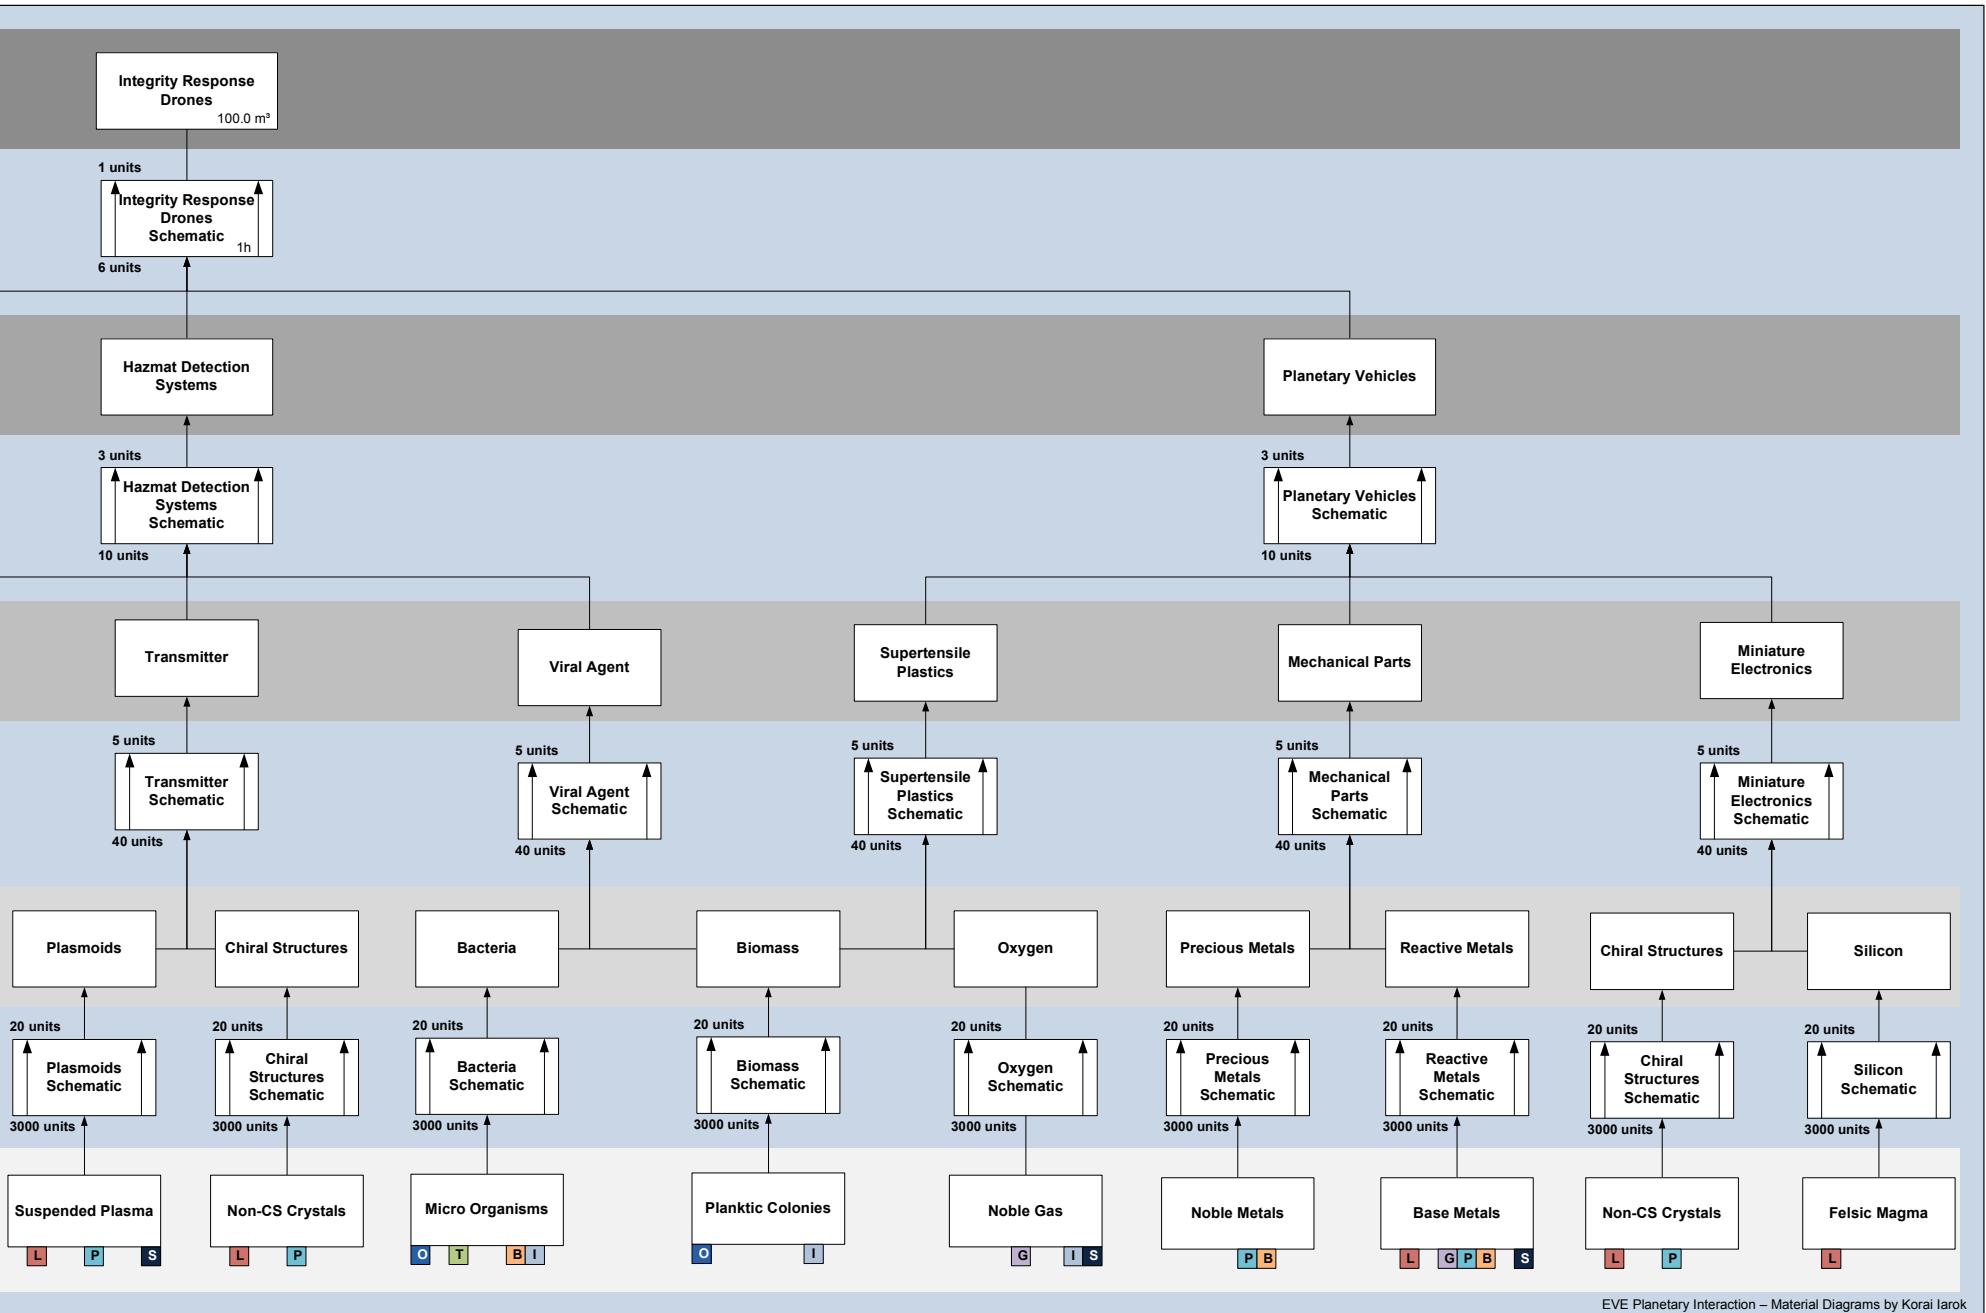

I would like to thank everyone who has done this so far.

*Update 1.3 Notes: Changed the planet icons to make them easier to tell apart.

*Update 1.4 Notes: Added Nanite Repair Paste

*Upadte 1.41 Notes: Typo corrected

v 1.41
05-06-2010

Broadcast Node

Integrity Response Drones

Integrity Response Drones

Nano-Factory

Organic Mortar Applicators

Organic Mortar Applicators

Recursive Computing Module

Self-Harmonizing Power Core

Self-Harmonizing Power Core

Sterile Conduits

Wetware Mainframe

Wetware Mainframe

POS Fuels

Nanite Repair Paste

Nanite Repair Paste

- Oceanic O
- Lava L
- Temperate T
- Gas G
- Plasma P
- Barren B
- Ice I
- Storm S