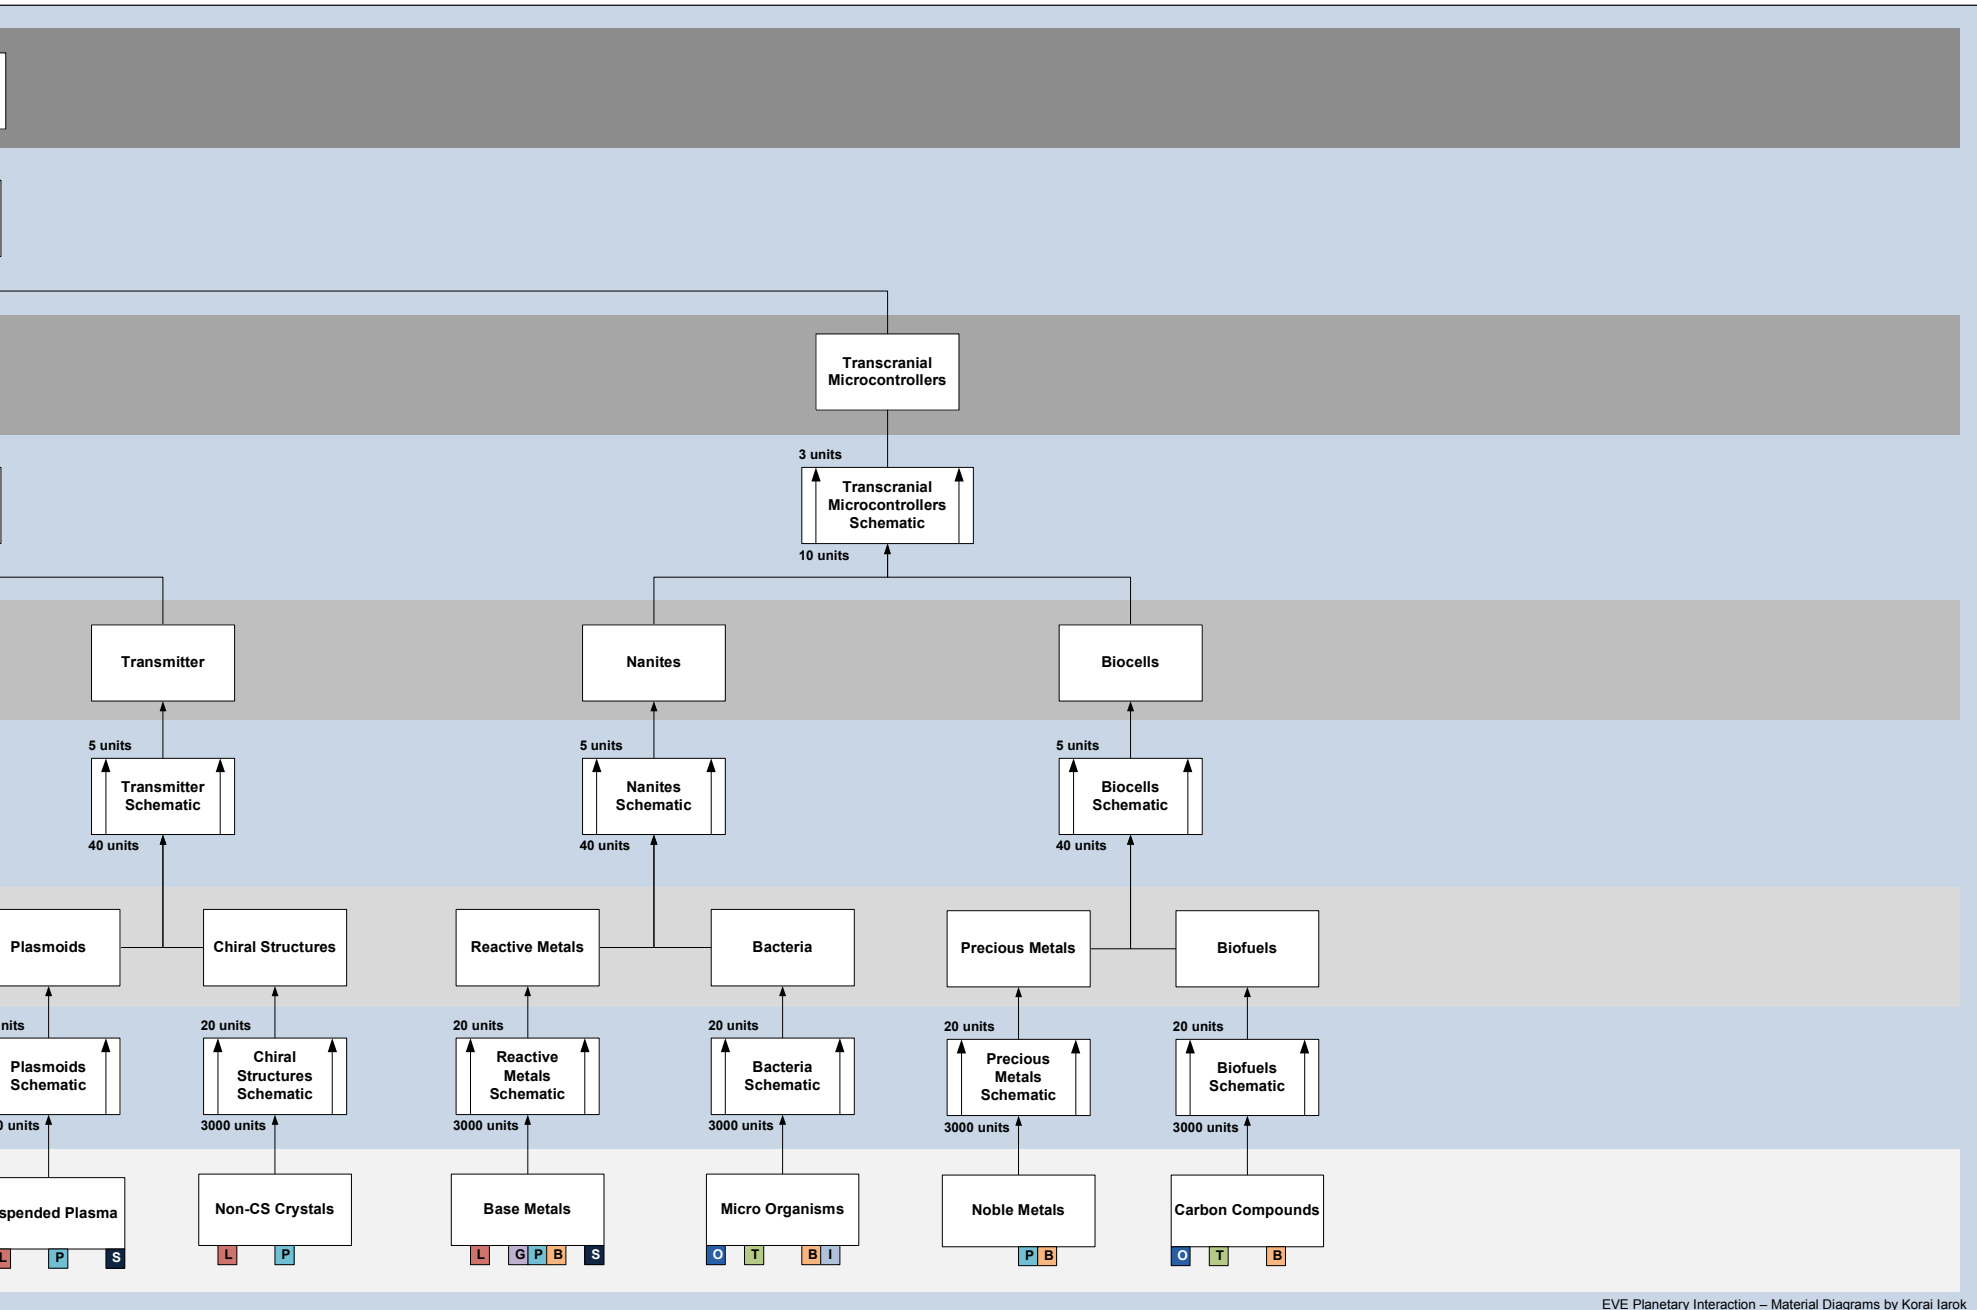

I would like to thank everyone who has done this so far.

*Update 1.3 Notes: Changed the planet icons to make them easier to tell apart.

*Update 1.4 Notes: Added Nanite Repair Paste

*Upadte 1.41 Notes: Typo corrected

v 1.41
05-06-2010

Broadcast Node

Integrity Response Drones

Integrity Response Drones

Nano-Factory

Organic Mortar Applicators

Organic Mortar Applicators

Recursive Computing Module

Self-Harmonizing Power Core

Self-Harmonizing Power Core

Sterile Conduits

Wetware Mainframe

Wetware Mainframe

POS Fuels

Nanite Repair Paste

Nanite Repair Paste

- Oceanic O
- Lava L
- Temperate T
- Gas G
- Plasma P
- Barren B
- Ice I
- Storm S