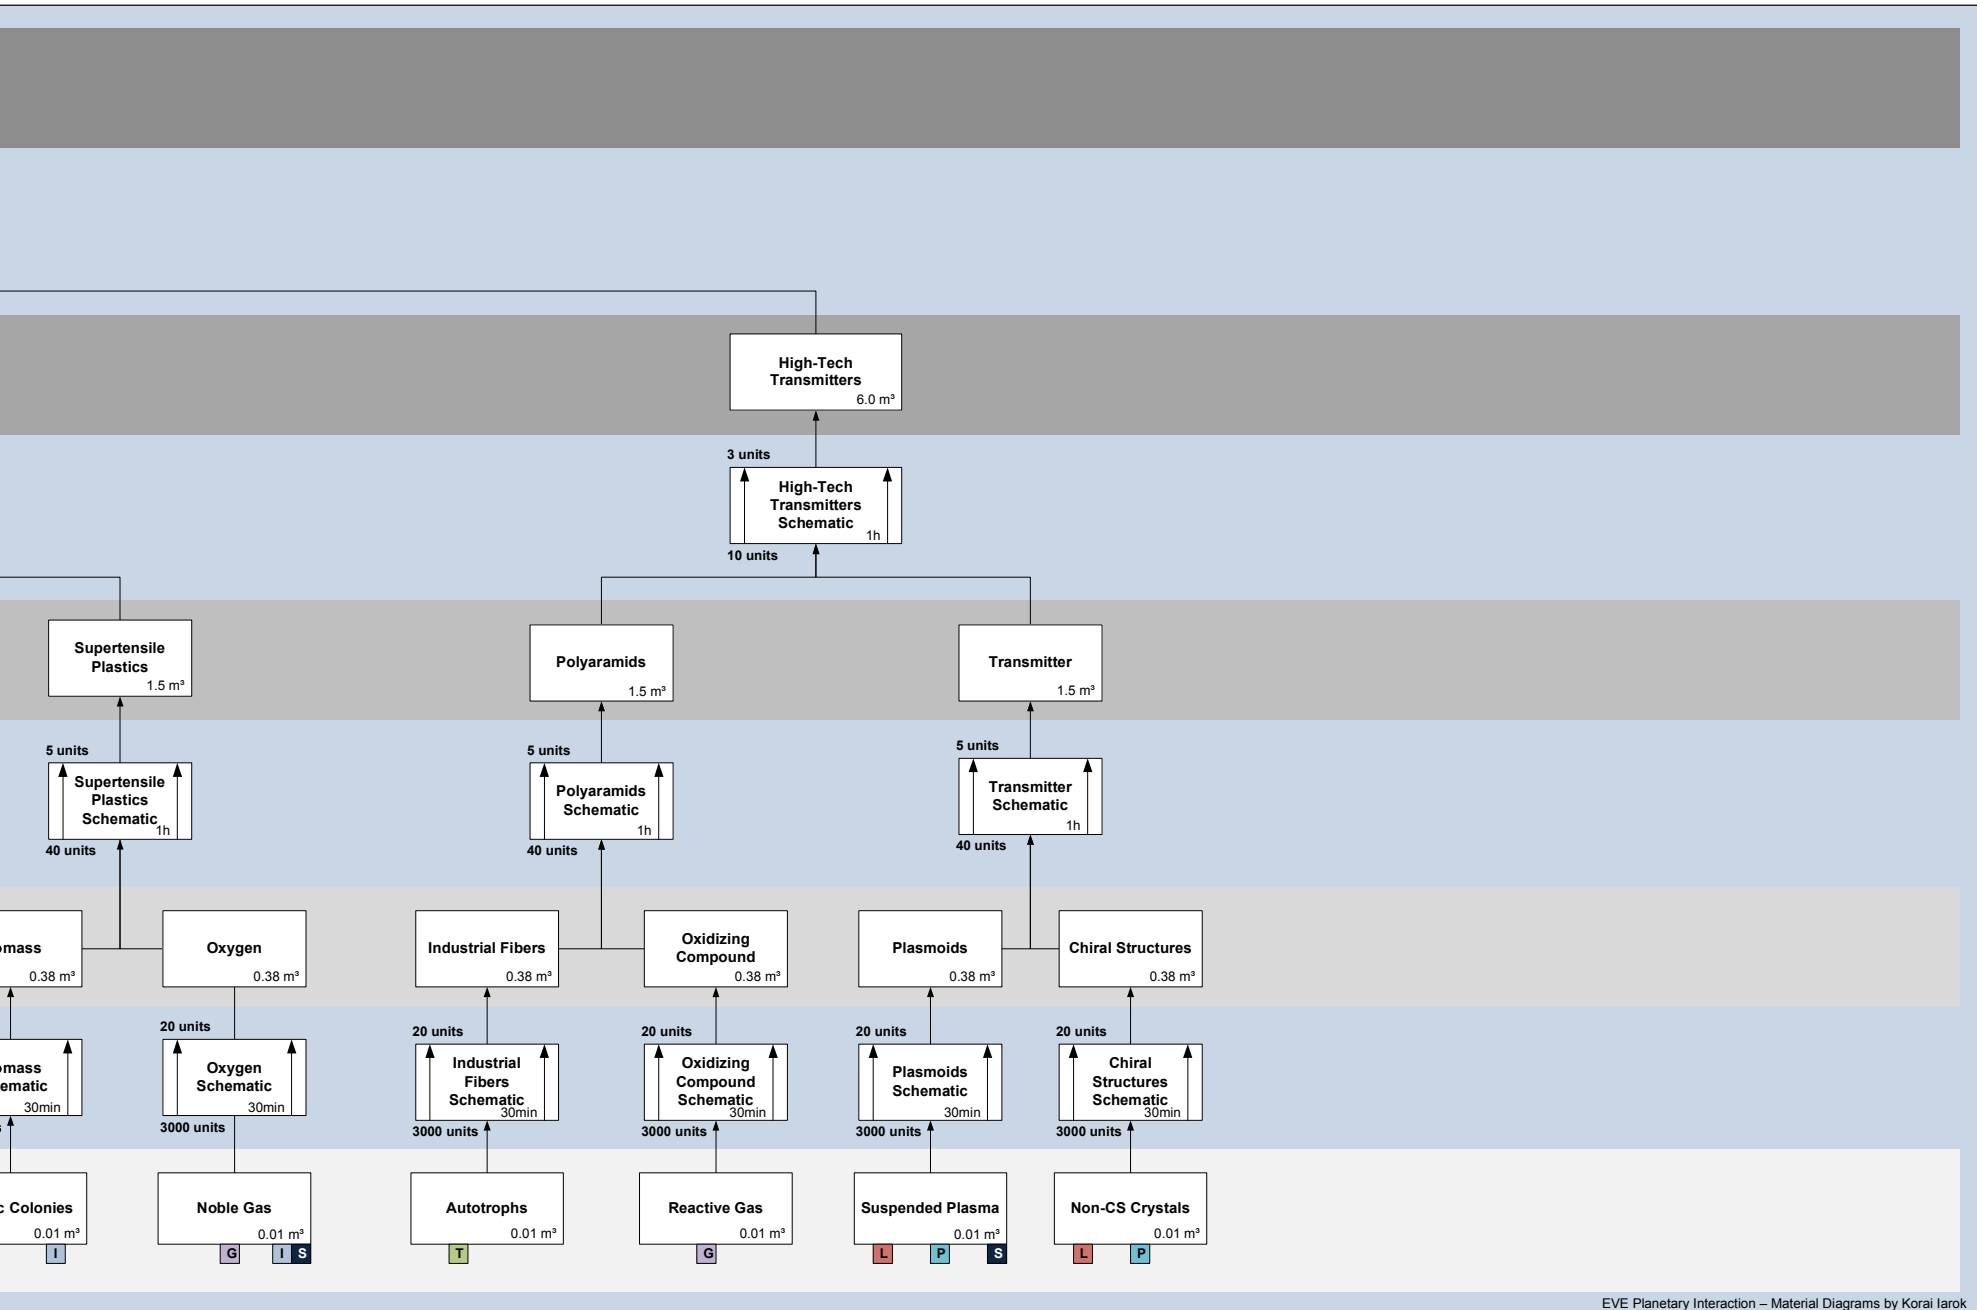

I would like to thank everyone who has done this so far.

*Update 1.3 Notes: Changed the planet icons to make them easier to tell apart.

*Update 1.4 Notes: Added Nanite Repair Paste

*Upadte 1.41 Notes: Typo corrected

v 1.41
05-06-2010

Broadcast Node

Integrity Response Drones

Integrity Response Drones

Nano-Factory

Organic Mortar Applicators

Organic Mortar Applicators

Recursive Computing Module

Self-Harmonizing Power Core

Self-Harmonizing Power Core

Sterile Conduits

Wetware Mainframe

Wetware Mainframe

POS Fuels

Nanite Repair Paste

Nanite Repair Paste

- Oceanic O
- Lava L
- Temperate T
- Gas G
- Plasma P
- Barren B
- Ice I
- Storm S