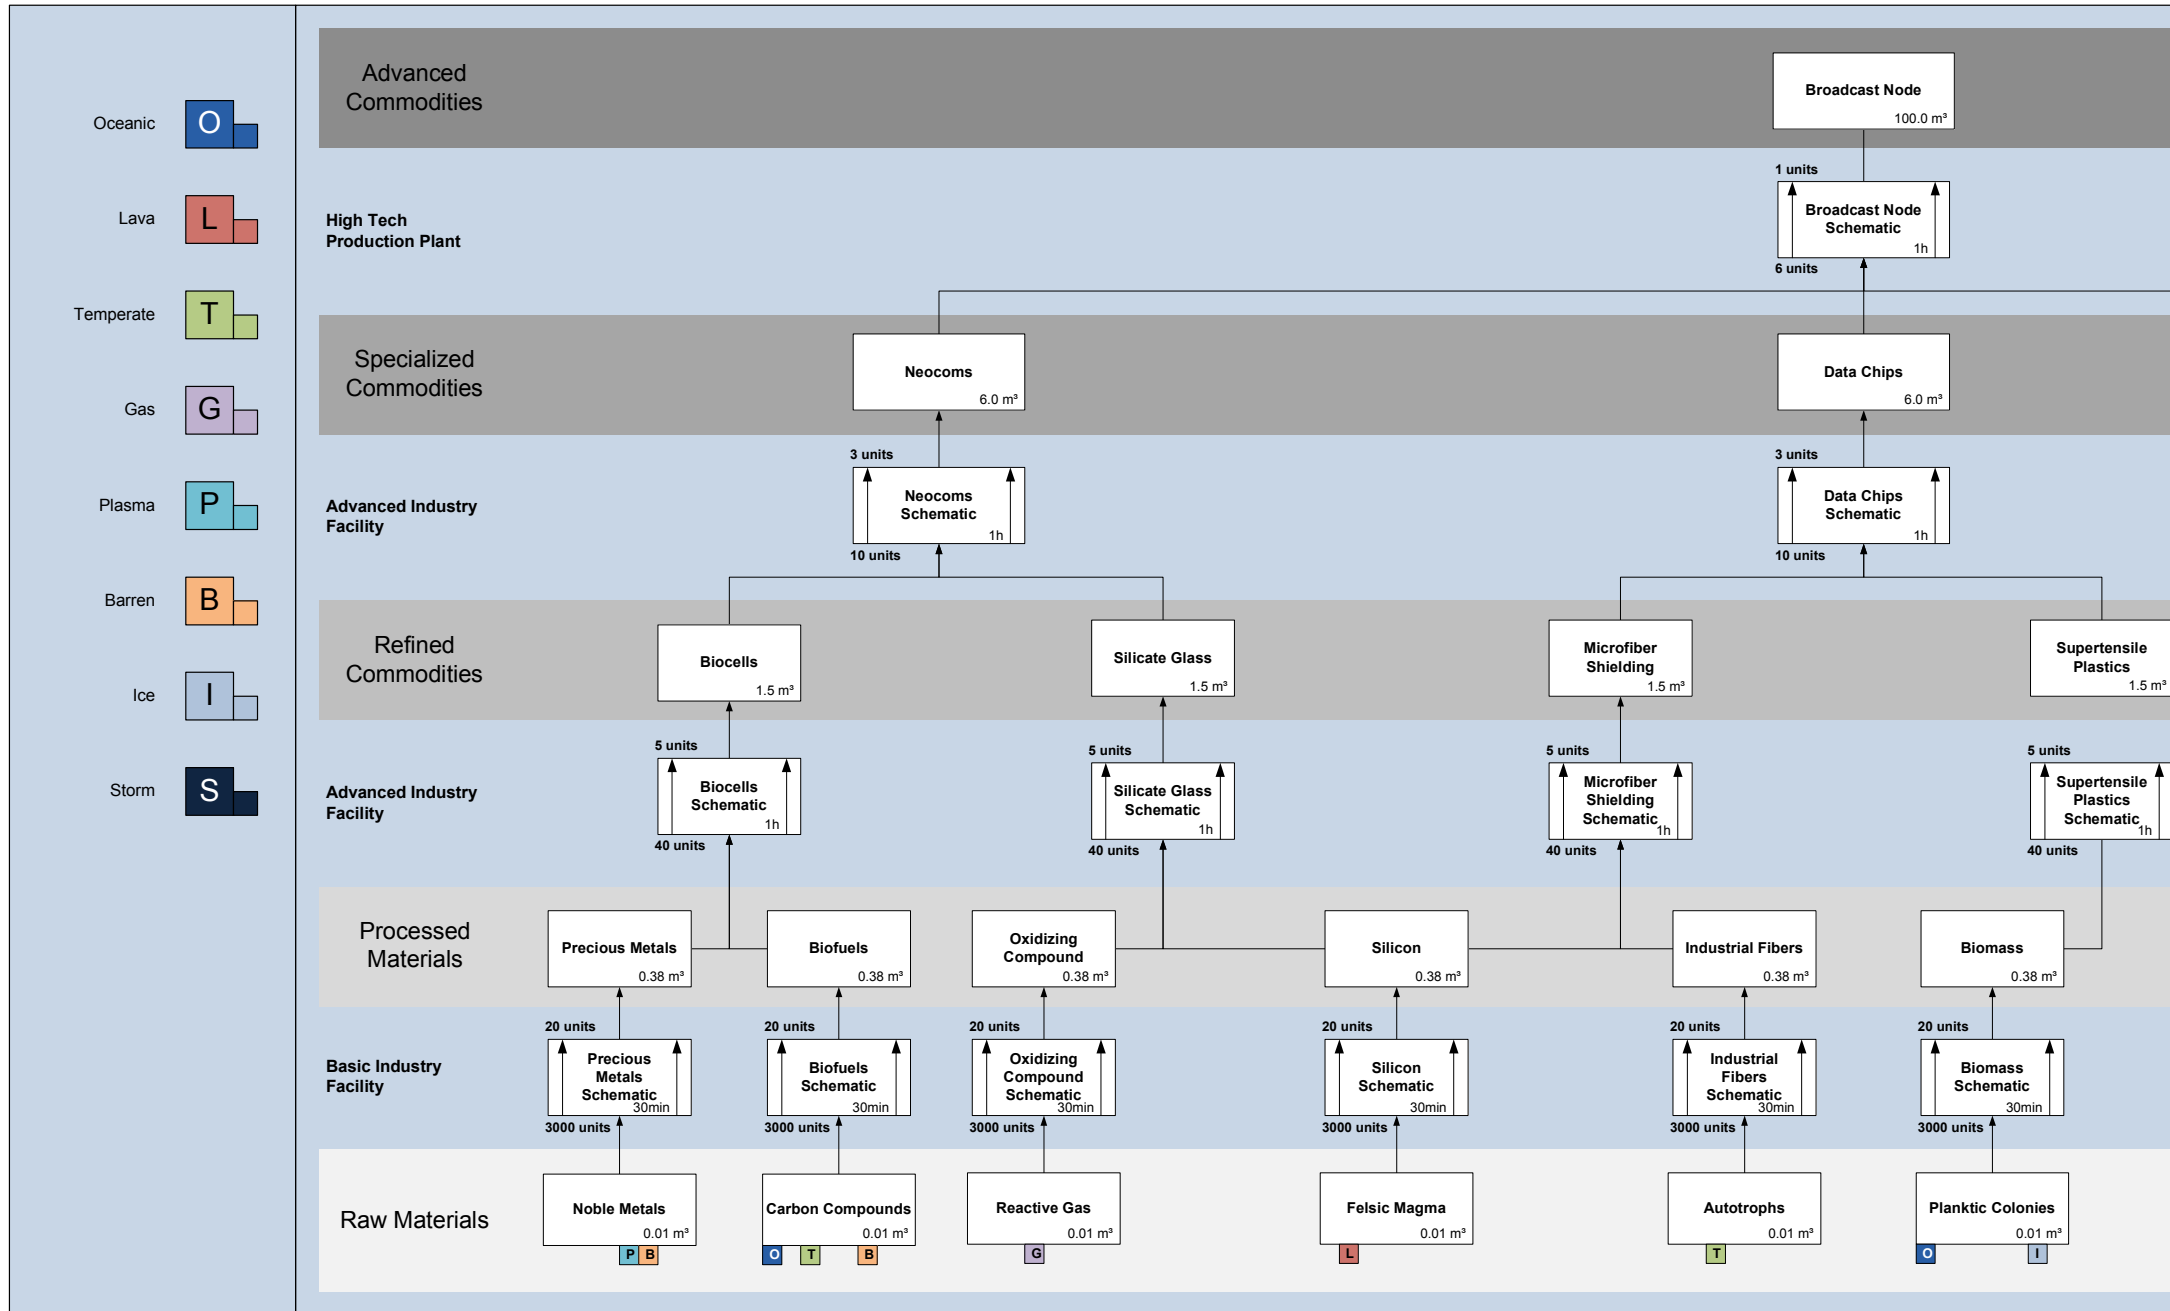

I would like to thank everyone who has done this so far.

*Update 1.3 Notes: Changed the planet icons to make them easier to tell apart.

*Update 1.4 Notes: Added Nanite Repair Paste

*Upadte 1.41 Notes: Typo corrected

v 1.41
05-06-2010

Broadcast Node

Integrity Response Drones

Integrity Response Drones

Nano-Factory

Organic Mortar Applicators

Organic Mortar Applicators

Recursive Computing Module

Self-Harmonizing Power Core

Self-Harmonizing Power Core

Sterile Conduits

Wetware Mainframe

Wetware Mainframe

POS Fuels

Nanite Repair Paste

Nanite Repair Paste

- Oceanic O
- Lava L
- Temperate T
- Gas G
- Plasma P
- Barren B
- Ice I
- Storm S