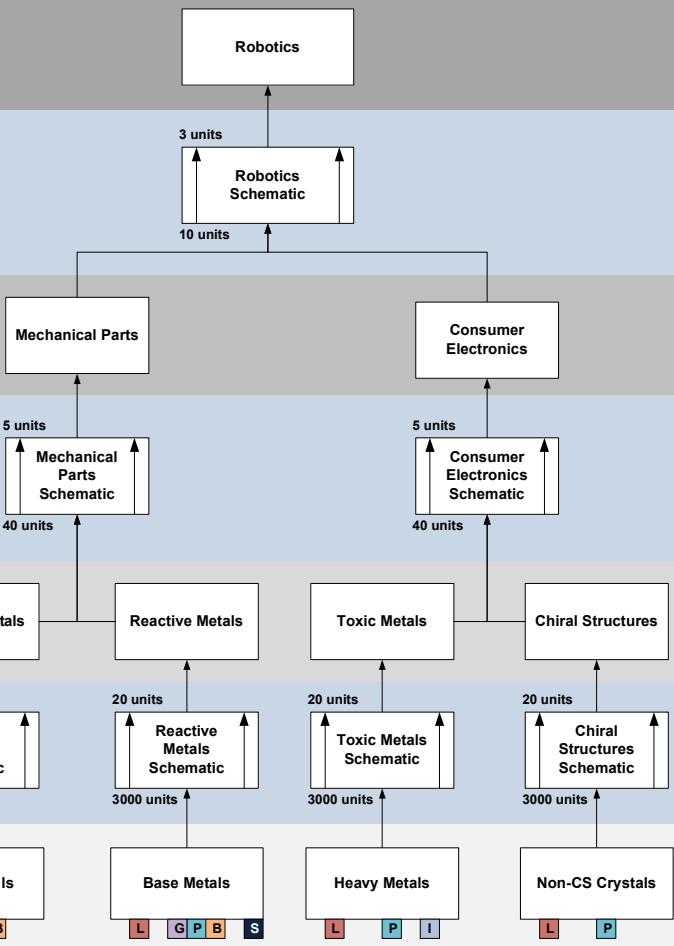

Self-Harmonizing Power Core

Self-Harmonizing Power Core

Sterile Conduits

Wetware Mainframe

Wetware Mainframe

POS Fuels

Nanite Repair Paste

Nanite Repair Paste

- Oceanic O
- Lava L
- Temperate T
- Gas G
- Plasma P
- Barren B
- Ice I
- Storm S