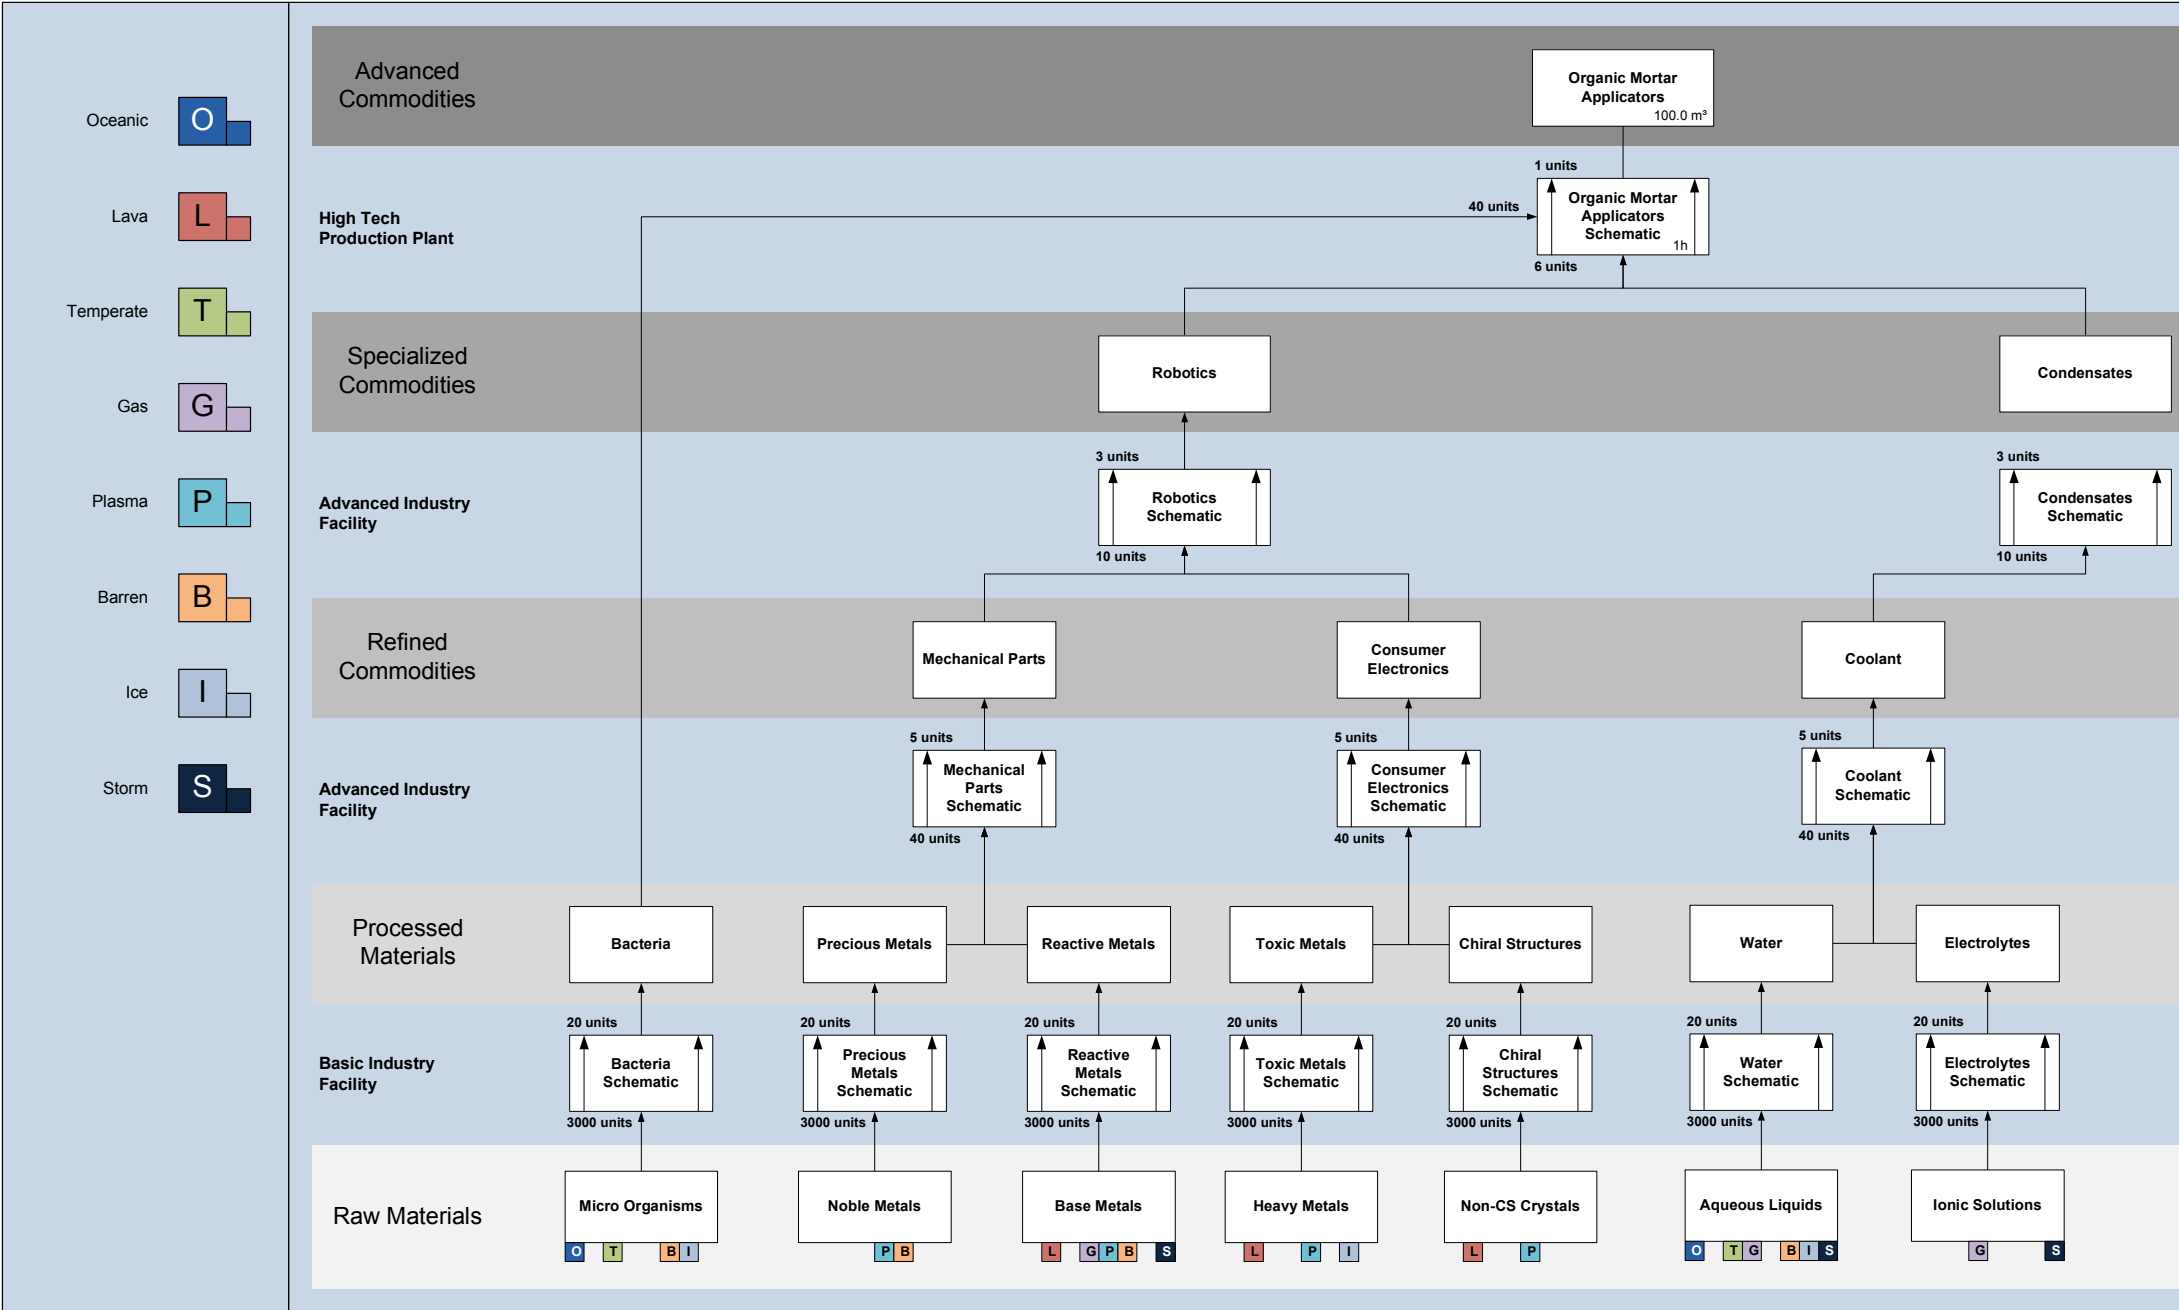

v 1.41
05-06-2010

Broadcast Node

Integrity Response Drones

Integrity Response Drones

Nano-Factory

Organic Mortar Applicators

Organic Mortar Applicators

Recursive Computing Module

Self-Harmonizing Power Core

Self-Harmonizing Power Core

Sterile Conduits

Wetware Mainframe

Wetware Mainframe

POS Fuels

Nanite Repair Paste

Nanite Repair Paste

- Oceanic O
- Lava L
- Temperate T
- Gas G
- Plasma P
- Barren B
- Ice I
- Storm S