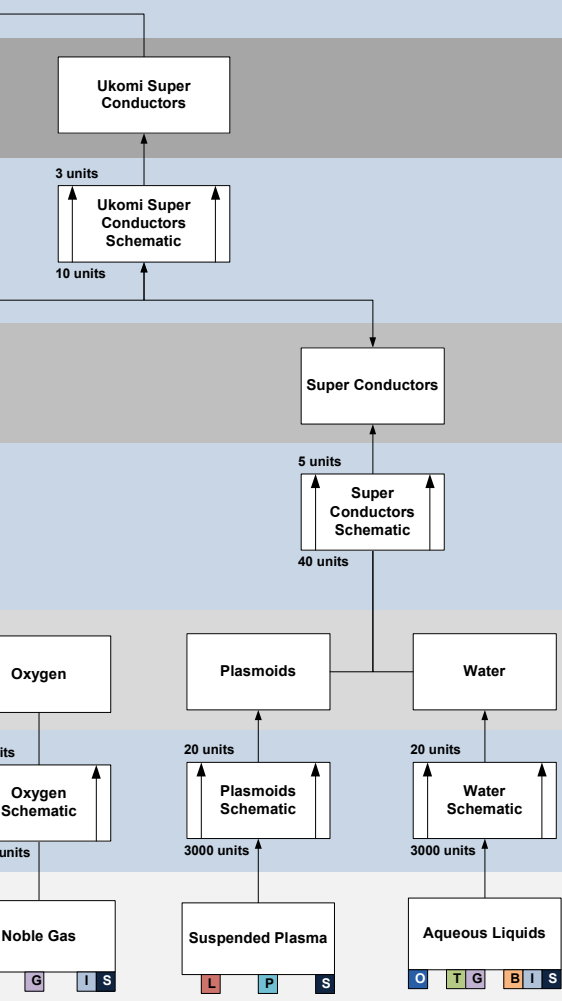

I would like to thank everyone who has done this so far.

*Update 1.3 Notes: Changed the planet icons to make them easier to tell apart.

*Update 1.4 Notes: Added Nanite Repair Paste

*Upadte 1.41 Notes: Typo corrected

v 1.41
05-06-2010

Broadcast Node

Integrity Response Drones

Integrity Response Drones

Nano-Factory

Organic Mortar Applicators

Organic Mortar Applicators

Recursive Computing Module

Self-Harmonizing Power Core

Self-Harmonizing Power Core

Sterile Conduits

Wetware Mainframe

Wetware Mainframe

POS Fuels

Nanite Repair Paste

Nanite Repair Paste

- Oceanic O
- Lava L
- Temperate T
- Gas G
- Plasma P
- Barren B
- Ice I
- Storm S