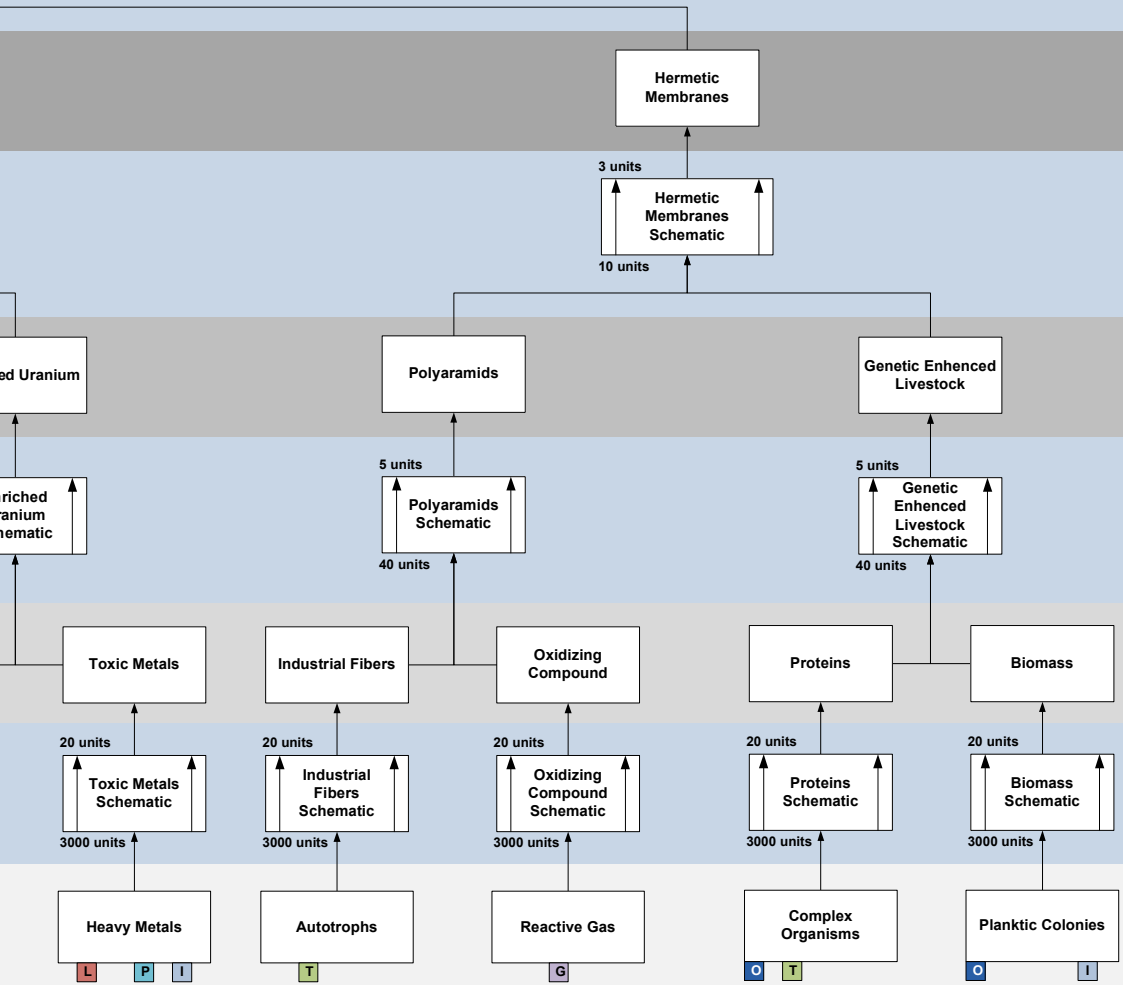

I would like to thank everyone who has done this so far.

*Update 1.3 Notes: Changed the planet icons to make them easier to tell apart.

*Update 1.4 Notes: Added Nanite Repair Paste

*Upadte 1.41 Notes: Typo corrected

v 1.41
05-06-2010

Broadcast Node

Integrity Response Drones

Integrity Response Drones

Nano-Factory

Organic Mortar Applicators

Organic Mortar Applicators

Recursive Computing Module

Self-Harmonizing Power Core

Self-Harmonizing Power Core

Sterile Conduits

Wetware Mainframe

Wetware Mainframe

POS Fuels

Nanite Repair Paste

Nanite Repair Paste

- Oceanic O
- Lava L
- Temperate T
- Gas G
- Plasma P
- Barren B
- Ice I
- Storm S