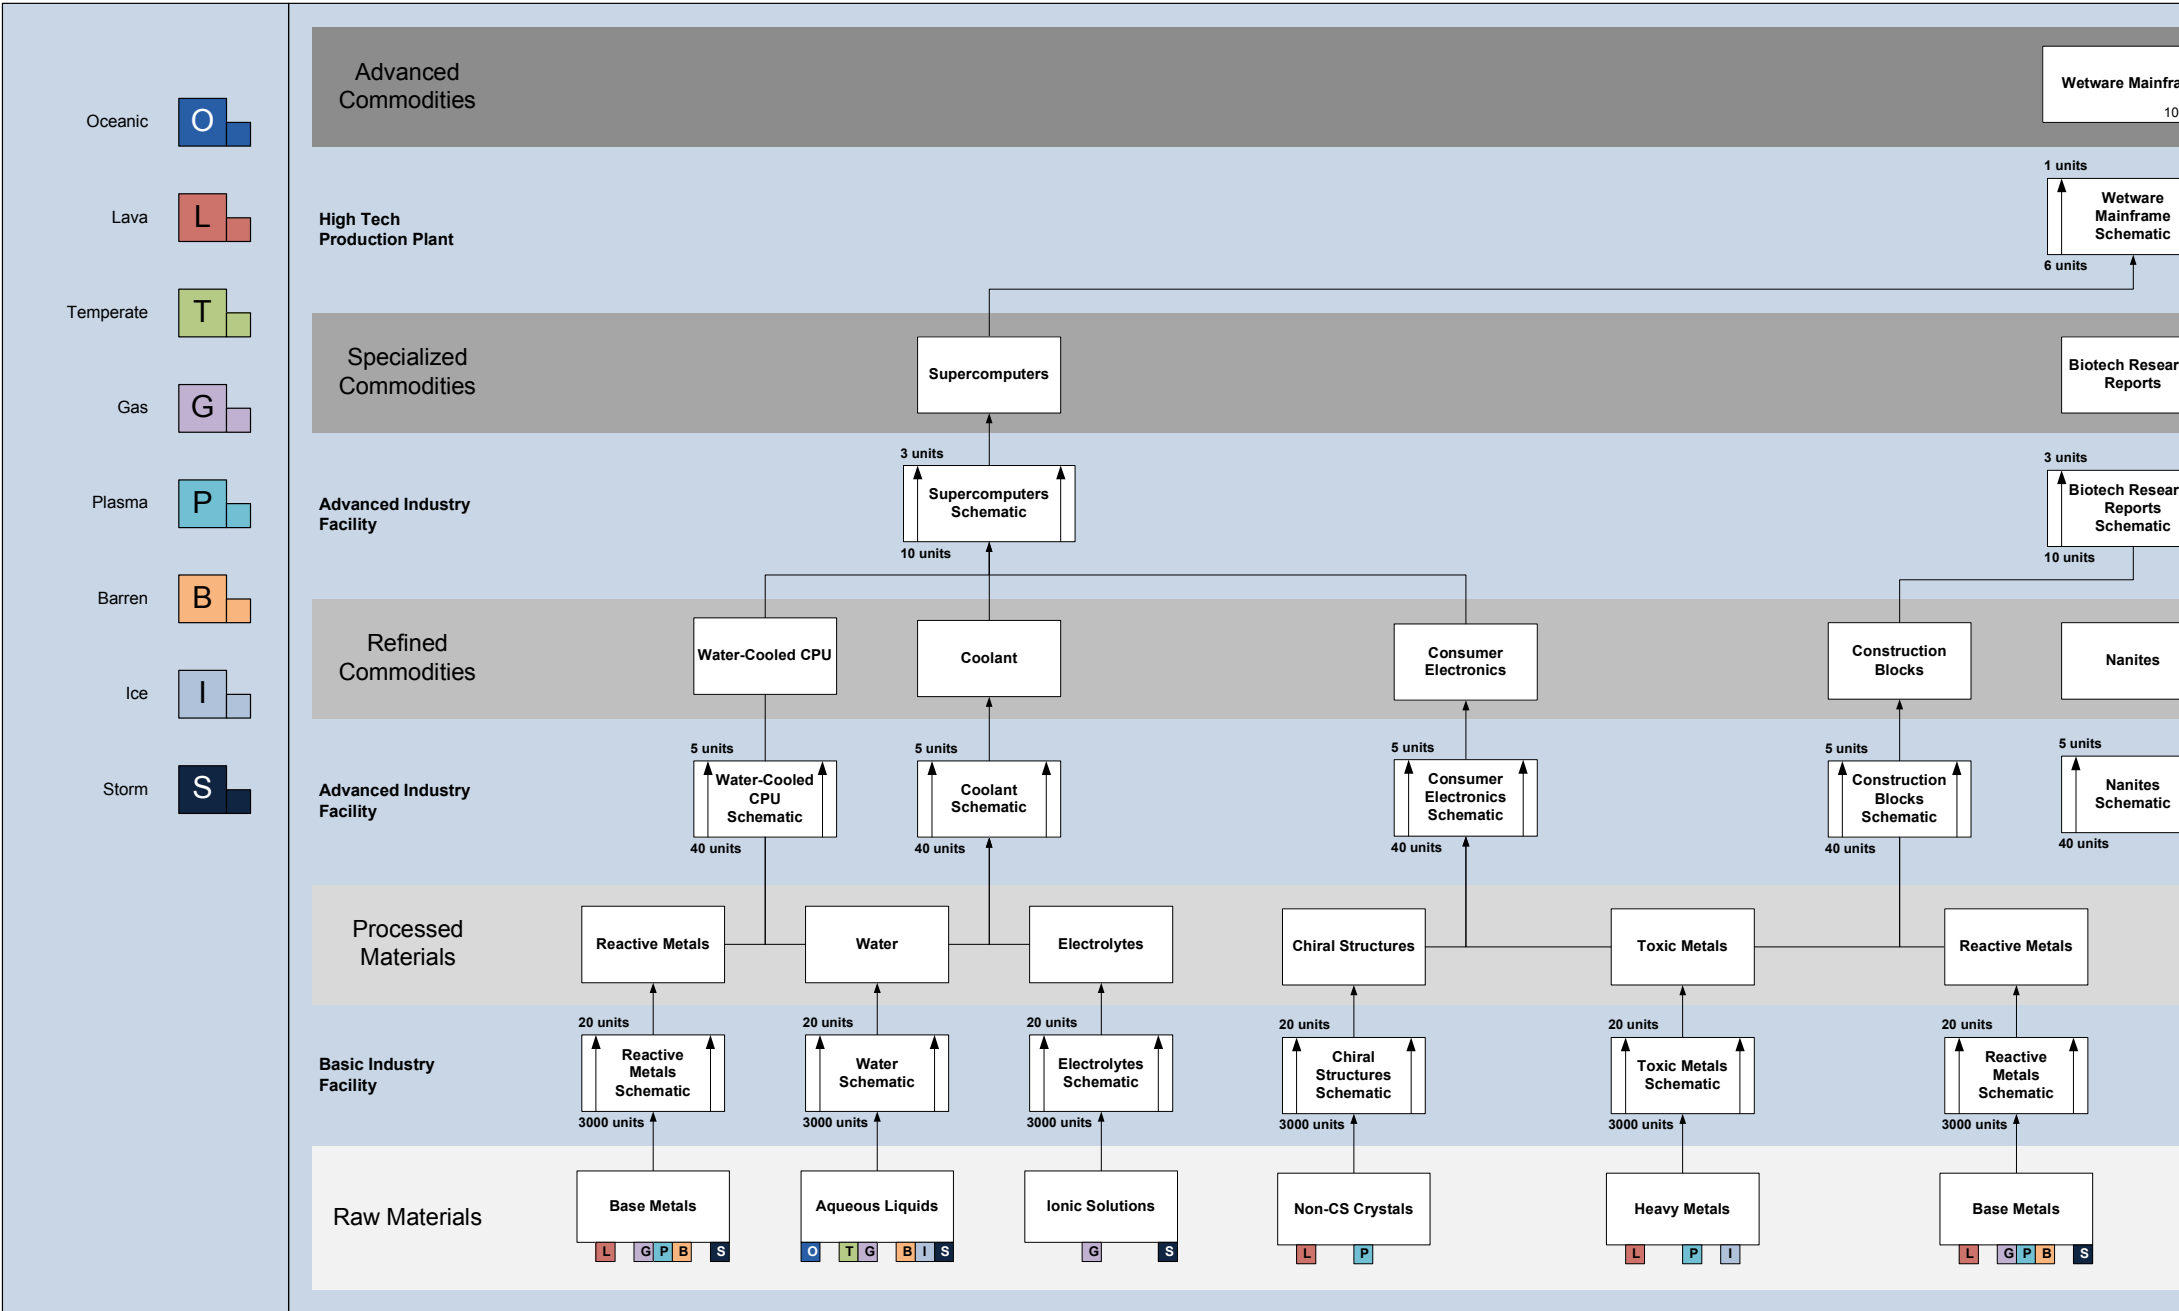

Self-Harmonizing Power Core

Self-Harmonizing Power Core

Sterile Conduits

Wetware Mainframe

Wetware Mainframe

POS Fuels

Nanite Repair Paste

Nanite Repair Paste

- Oceanic O
- Lava L
- Temperate T
- Gas G
- Plasma P
- Barren B
- Ice I
- Storm S