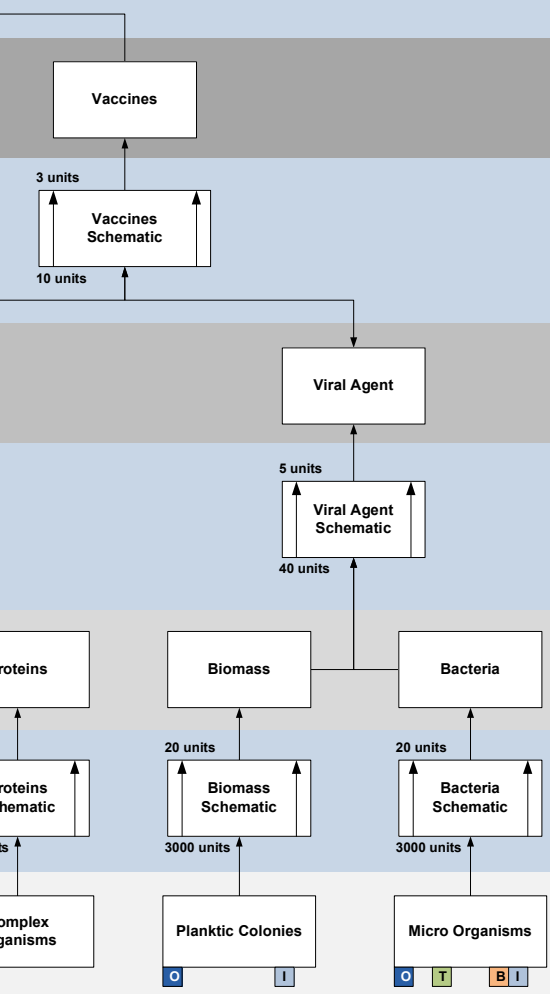

EVE

Planetary Interaction

Material Diagrams

by Korai larok

Thanks for downloading my diagrams. I hope they are of use to you. If you spot any mistakes eveMail me (ingame name: Korai larok)

If you like to reward me for my work, please feel free to make a ISK donation ingame to Korai larok.

I would like to thank everyone who has done this so far.

*Update 1.3 Notes: Changed the planet icons to make them easier to tell apart.

*Update 1.4 Notes: Added Nanite Repair Paste

*Upadte 1.41 Notes: Typo corrected

Self-Harmonizing Power Core

Self-Harmonizing Power Core

Sterile Conduits

Wetware Mainframe

Wetware Mainframe

POS Fuels

Nanite Repair Paste

Nanite Repair Paste

- Oceanic O
- Lava L
- Temperate T
- Gas G
- Plasma P
- Barren B
- Ice I
- Storm S