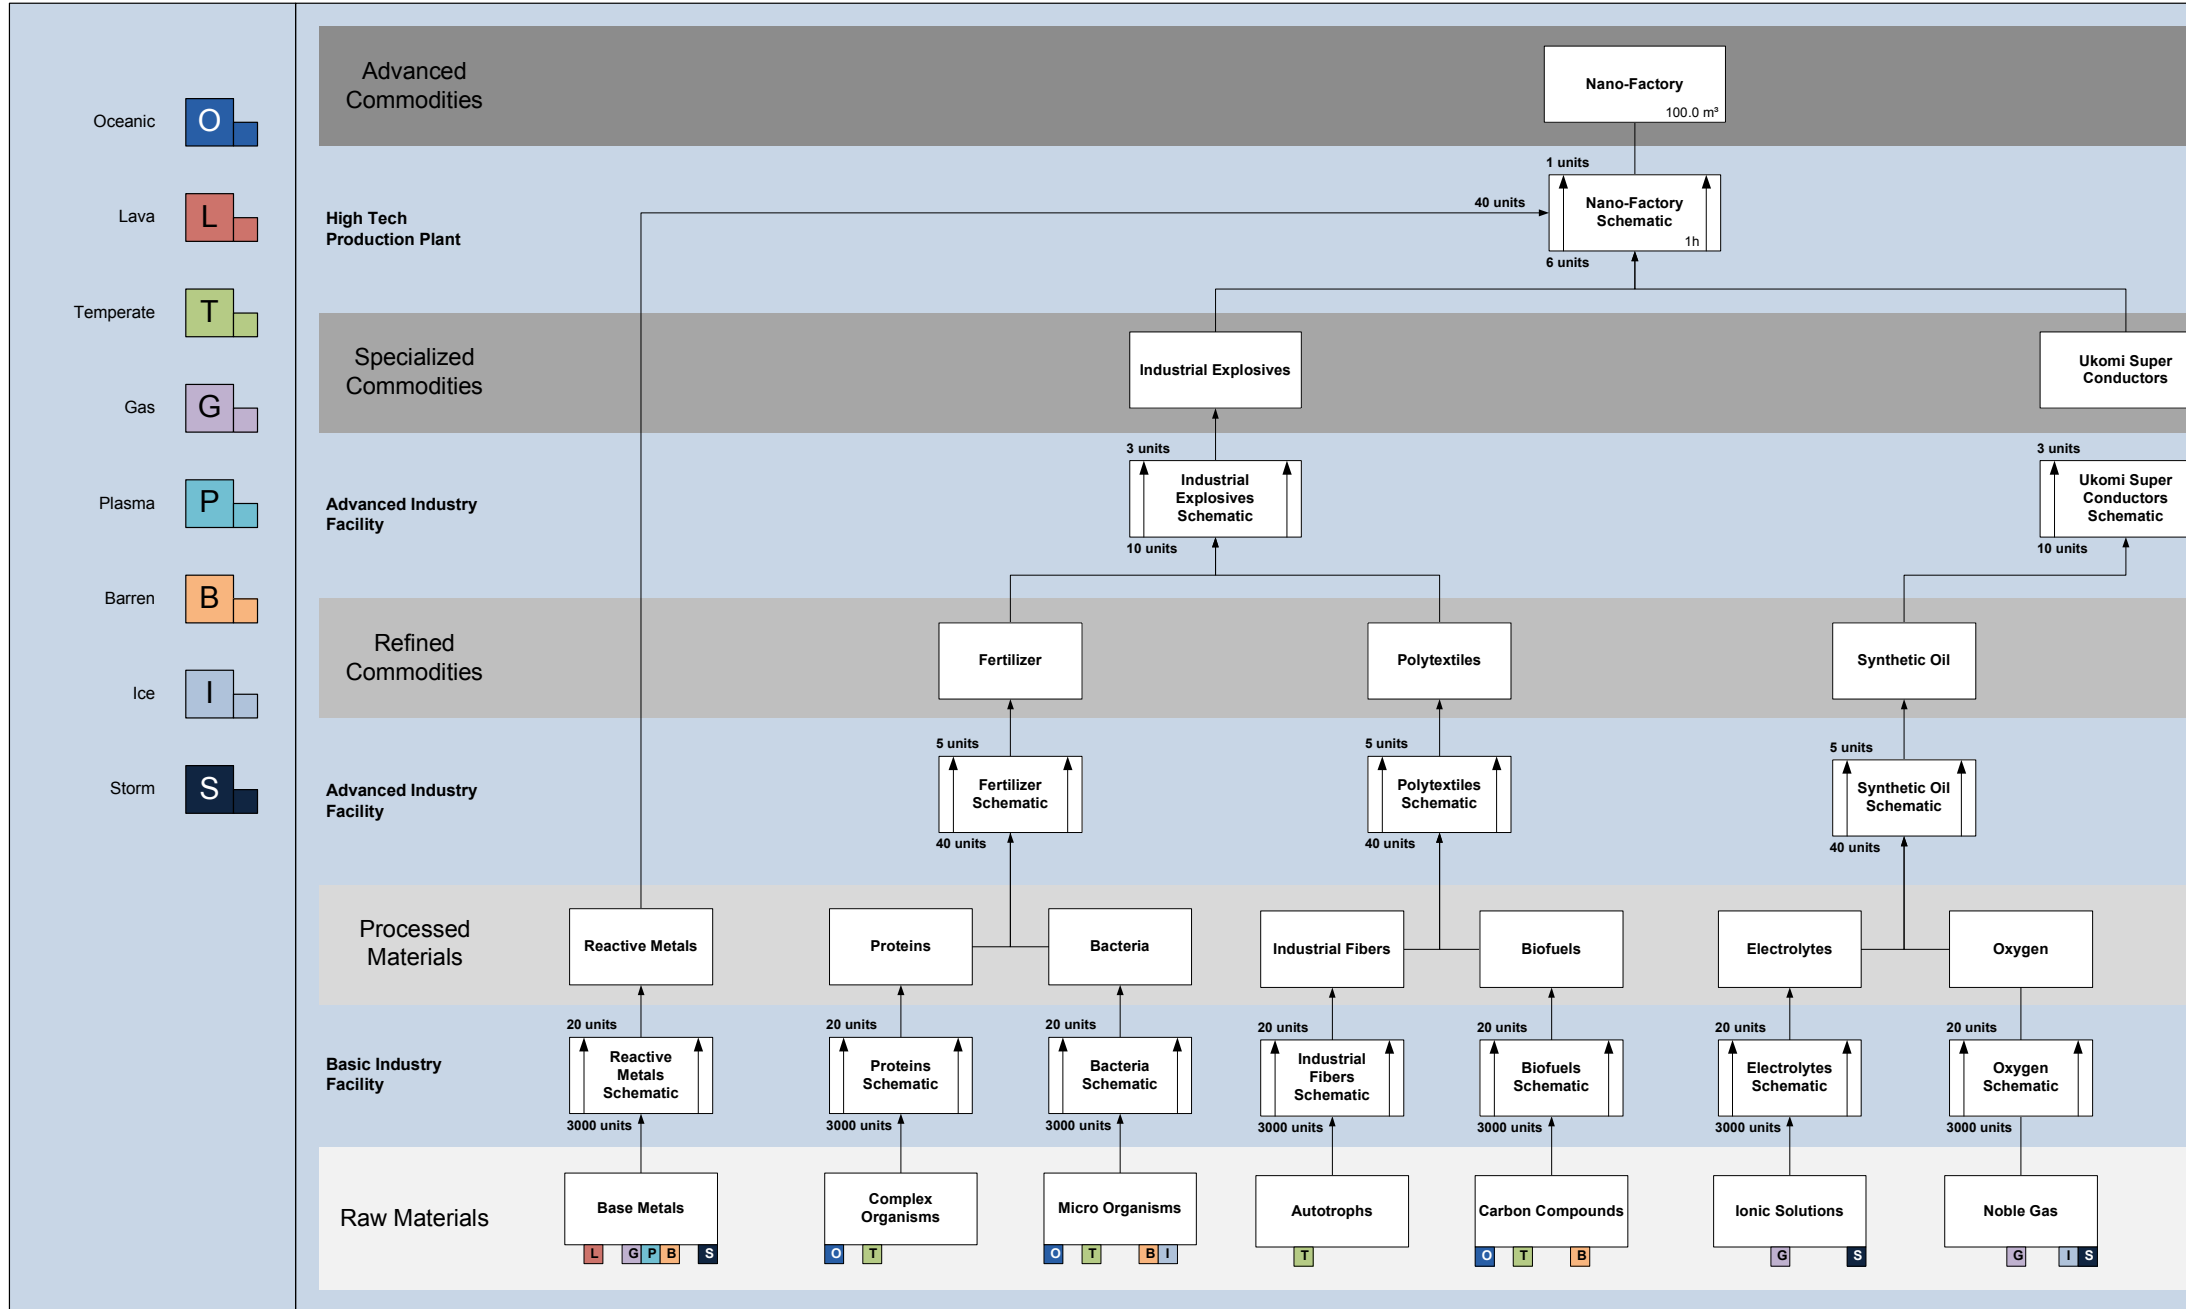

I would like to thank everyone who has done this so far.

*Update 1.3 Notes: Changed the planet icons to make them easier to tell apart.

*Update 1.4 Notes: Added Nanite Repair Paste

*Upadte 1.41 Notes: Typo corrected

v 1.41
05-06-2010

Broadcast Node

Integrity Response Drones

Integrity Response Drones

Nano-Factory

Organic Mortar Applicators

Organic Mortar Applicators

Recursive Computing Module

Self-Harmonizing Power Core

Self-Harmonizing Power Core

Sterile Conduits

Wetware Mainframe

Wetware Mainframe

POS Fuels

Nanite Repair Paste

Nanite Repair Paste

- Oceanic O
- Lava L
- Temperate T
- Gas G
- Plasma P
- Barren B
- Ice I
- Storm S