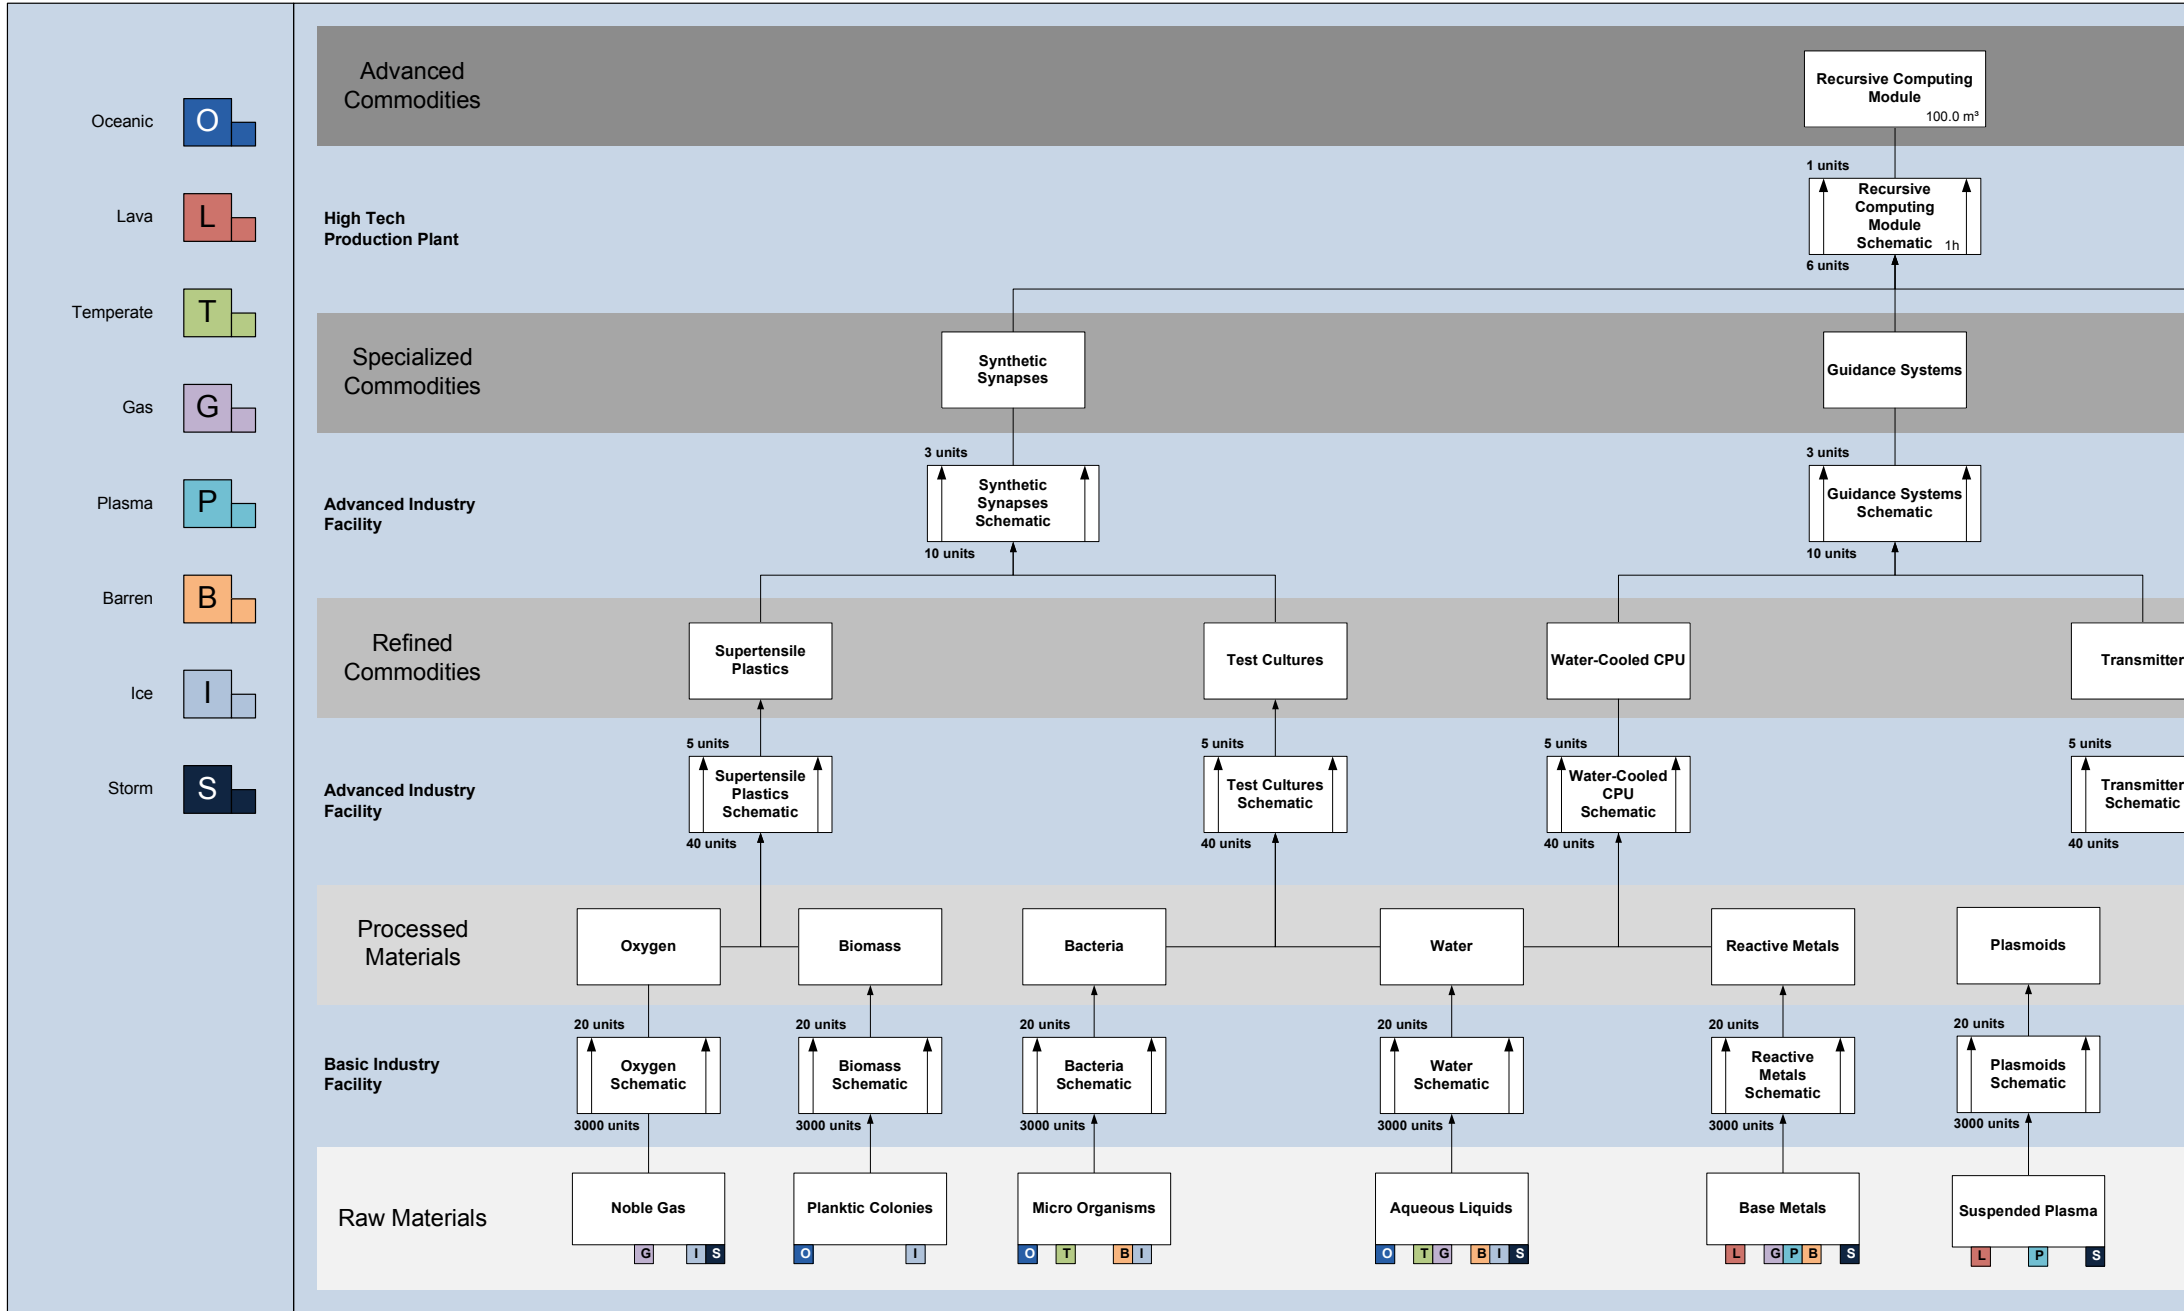

v 1.41
05-06-2010

Broadcast Node

Integrity Response Drones

Integrity Response Drones

Nano-Factory

Organic Mortar Applicators

Organic Mortar Applicators

Recursive Computing Module

Self-Harmonizing Power Core

Self-Harmonizing Power Core

Sterile Conduits

Wetware Mainframe

Wetware Mainframe

POS Fuels

Nanite Repair Paste

Nanite Repair Paste

- Oceanic O
- Lava L
- Temperate T
- Gas G
- Plasma P
- Barren B
- Ice I
- Storm S