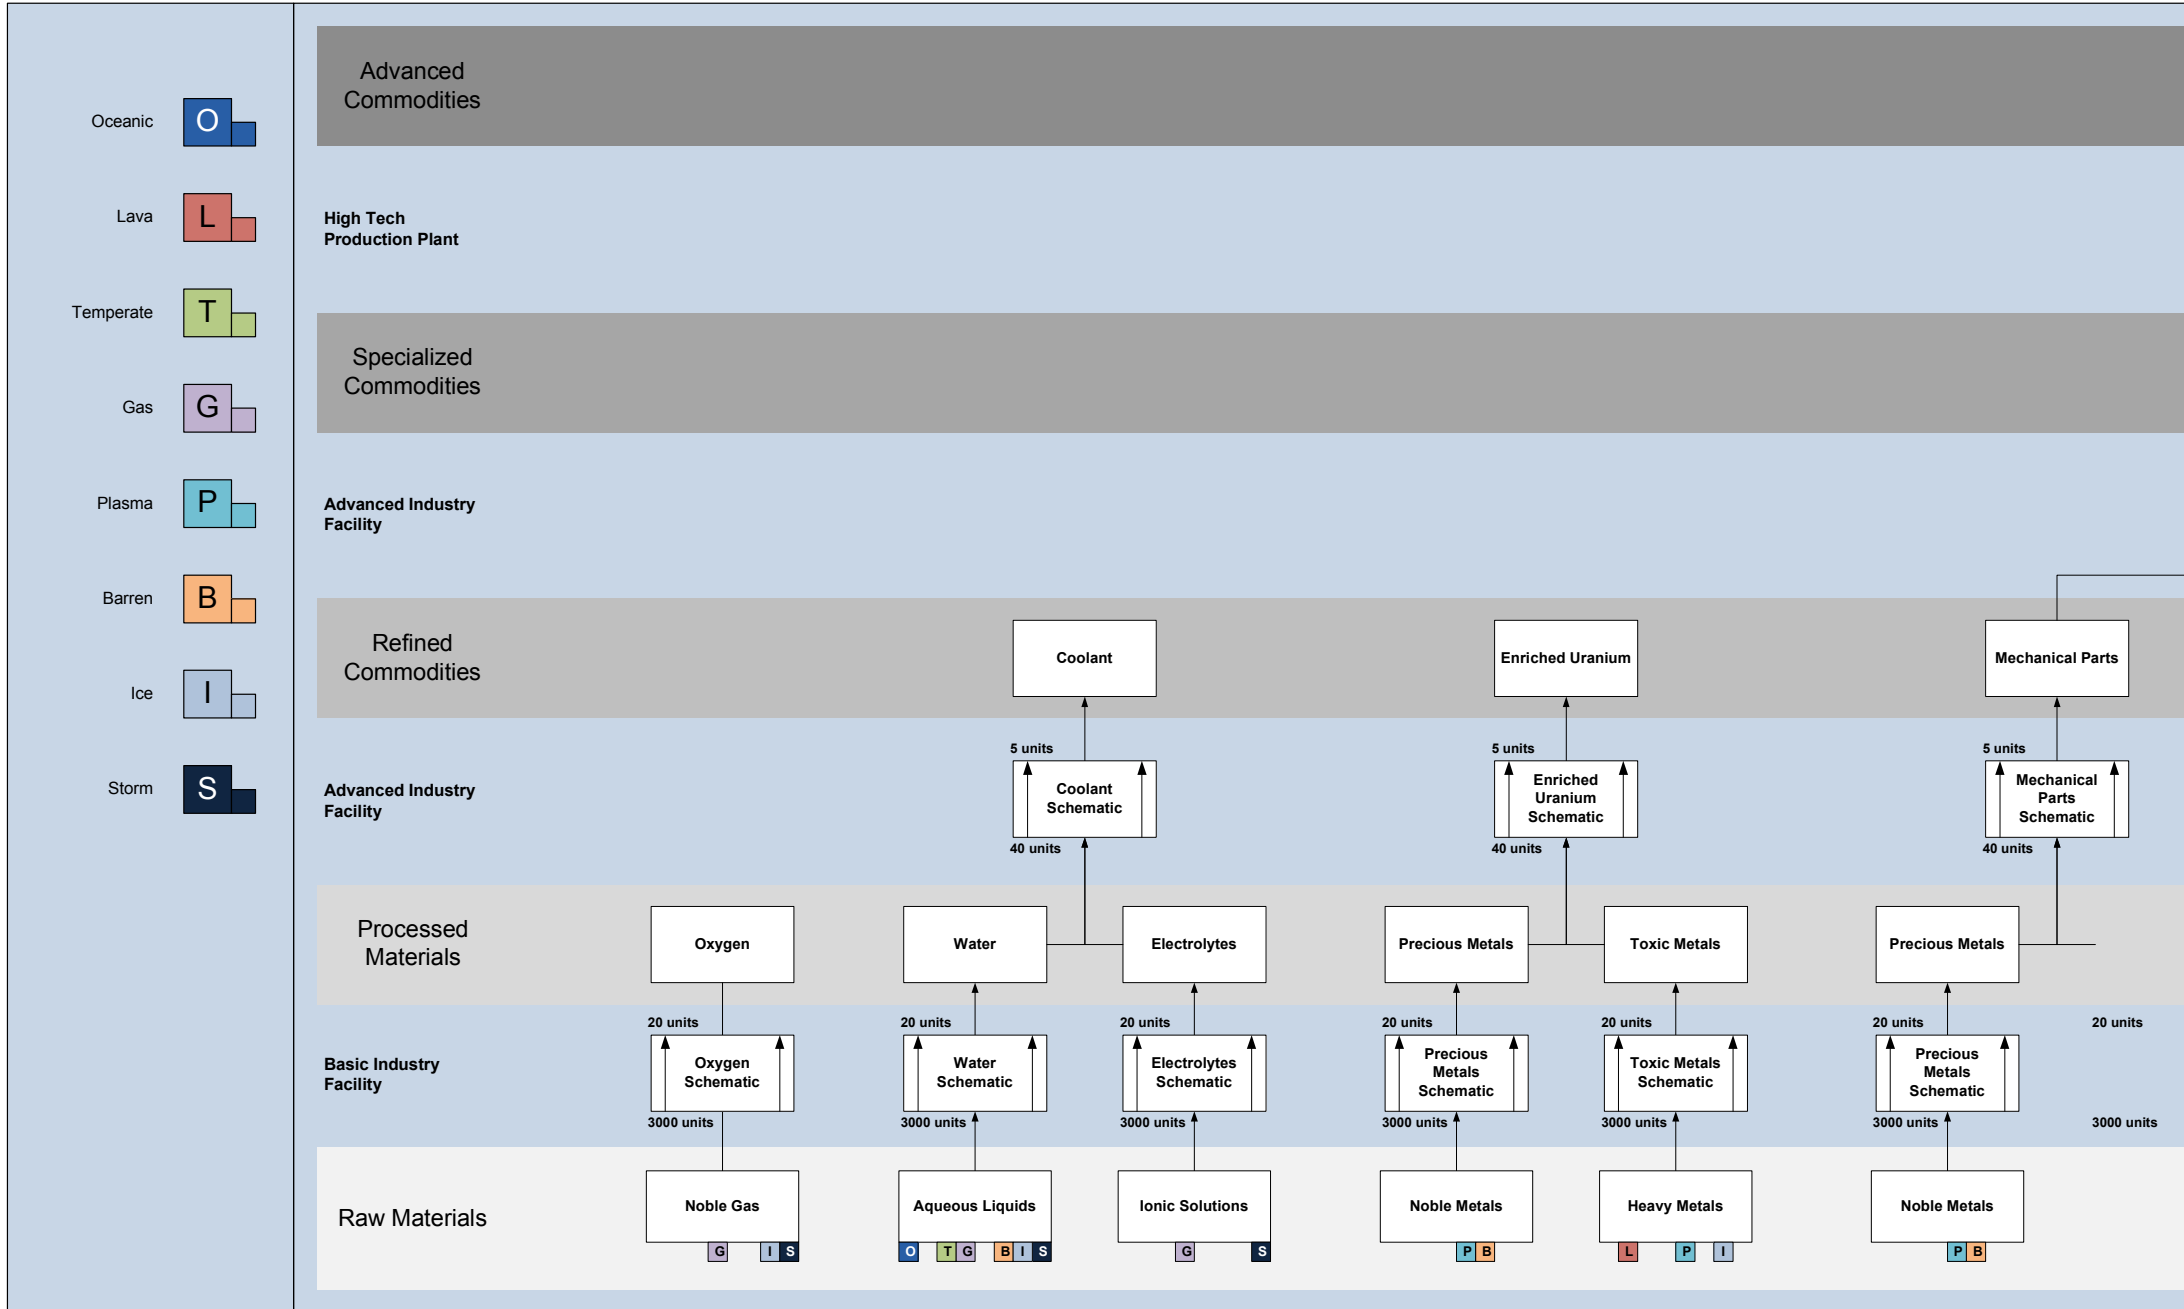

Self-Harmonizing Power Core

Self-Harmonizing Power Core

Sterile Conduits

Wetware Mainframe

Wetware Mainframe

POS Fuels

Nanite Repair Paste

Nanite Repair Paste

- Oceanic O
- Lava L
- Temperate T
- Gas G
- Plasma P
- Barren B
- Ice I
- Storm S