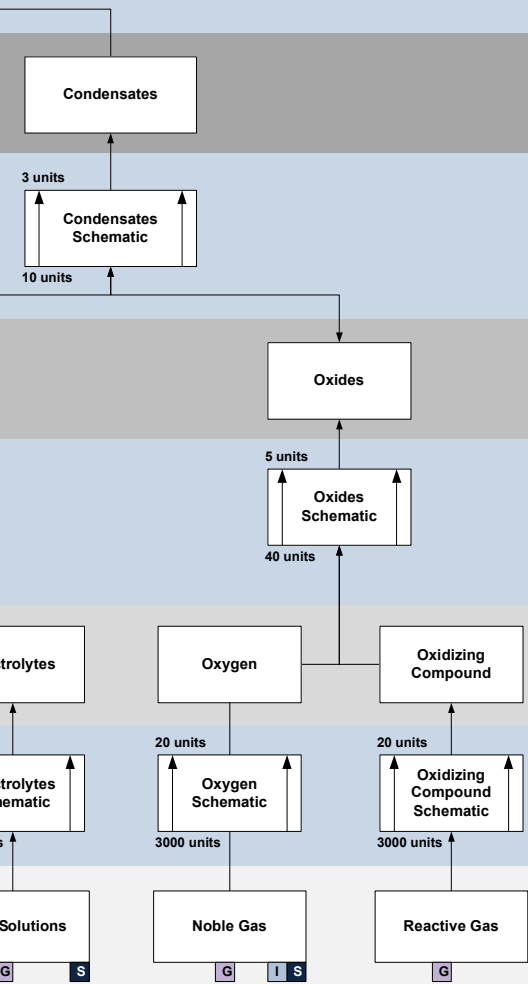

I would like to thank everyone who has done this so far.

*Update 1.3 Notes: Changed the planet icons to make them easier to tell apart.

*Update 1.4 Notes: Added Nanite Repair Paste

*Upadte 1.41 Notes: Typo corrected

v 1.41
05-06-2010

Broadcast Node

Integrity Response Drones

Integrity Response Drones

Nano-Factory

Organic Mortar Applicators

Organic Mortar Applicators

Recursive Computing Module

Self-Harmonizing Power Core

Self-Harmonizing Power Core

Sterile Conduits

Wetware Mainframe

Wetware Mainframe

POS Fuels

Nanite Repair Paste

Nanite Repair Paste

- Oceanic O
- Lava L
- Temperate T
- Gas G
- Plasma P
- Barren B
- Ice I
- Storm S