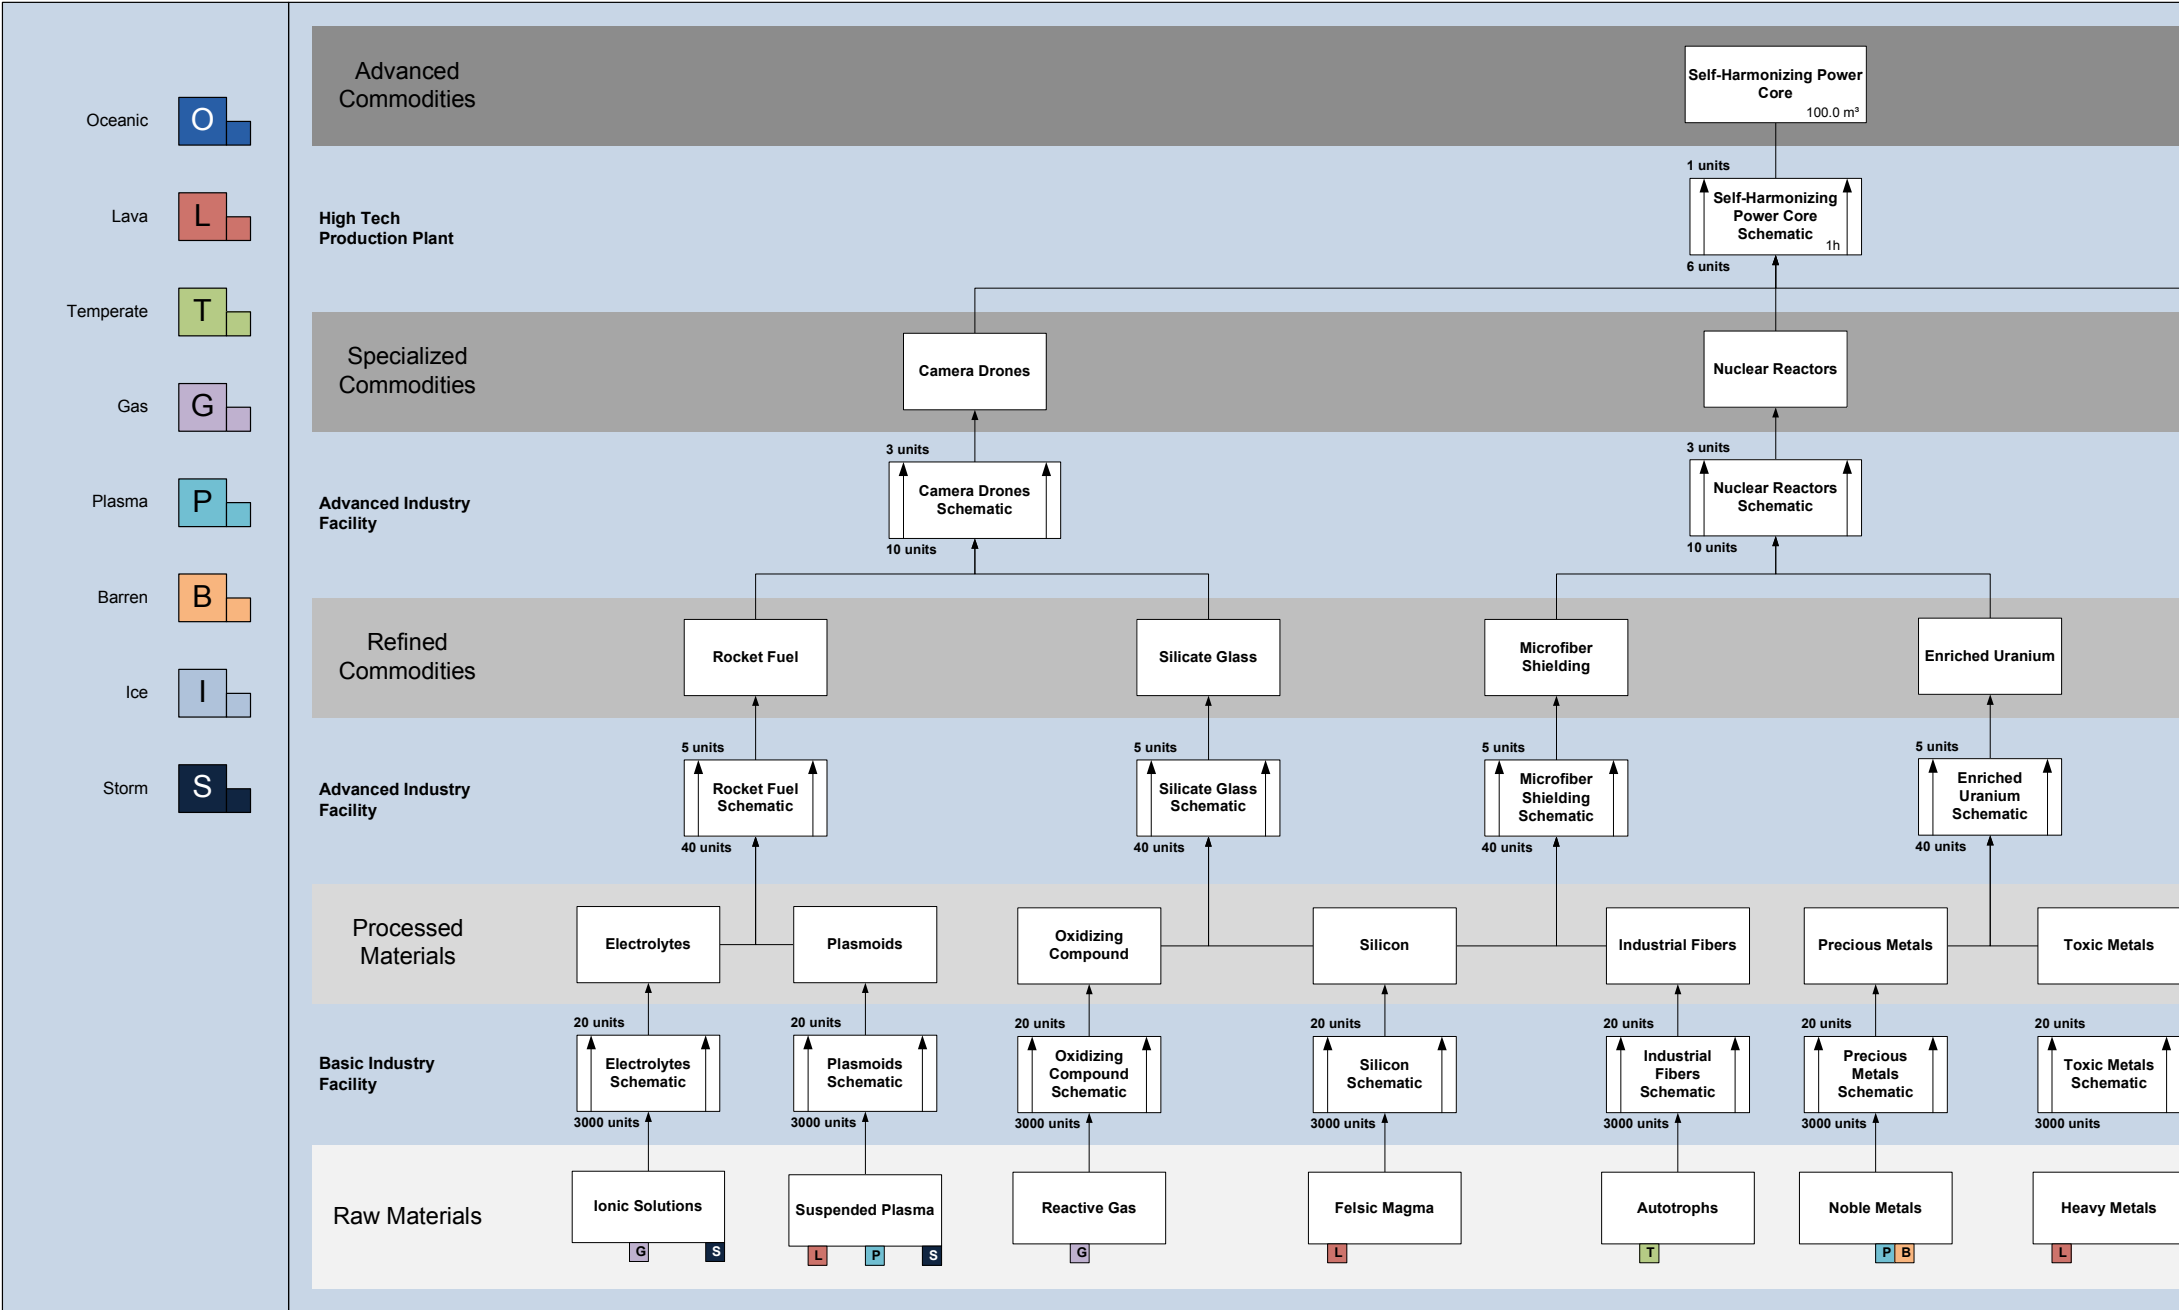

v 1.41
05-06-2010

Broadcast Node

Integrity Response Drones

Integrity Response Drones

Nano-Factory

Organic Mortar Applicators

Organic Mortar Applicators

Recursive Computing Module

Self-Harmonizing Power Core

Self-Harmonizing Power Core

Sterile Conduits

Wetware Mainframe

Wetware Mainframe

POS Fuels

Nanite Repair Paste

Nanite Repair Paste

- Oceanic O
- Lava L
- Temperate T
- Gas G
- Plasma P
- Barren B
- Ice I
- Storm S