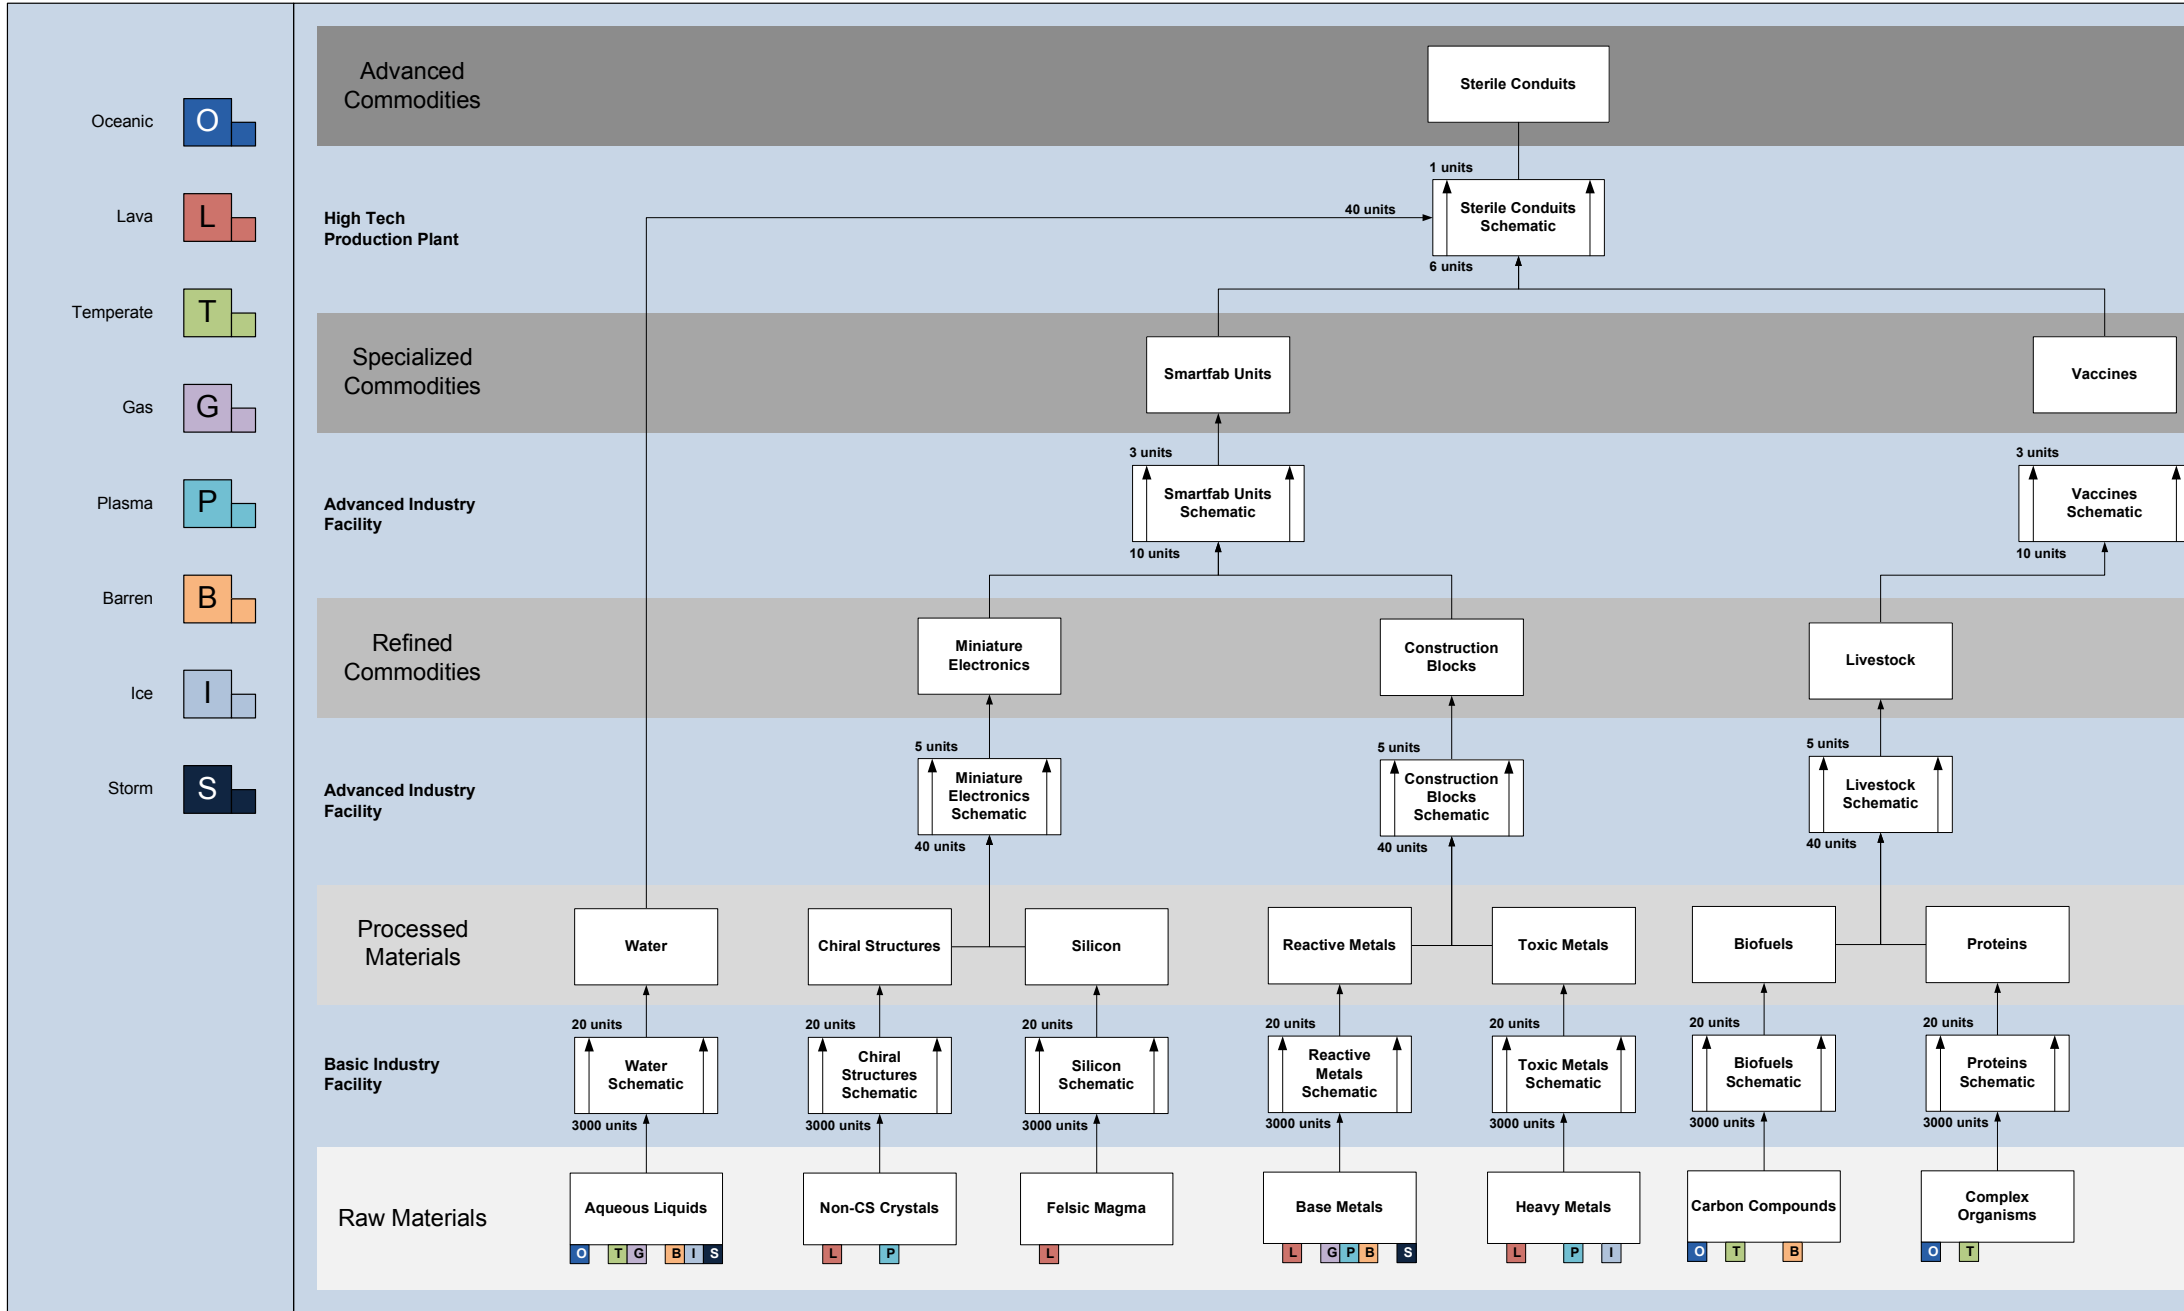

v 1.41
05-06-2010

Broadcast Node

Integrity Response Drones

Integrity Response Drones

Nano-Factory

Organic Mortar Applicators

Organic Mortar Applicators

Recursive Computing Module

Self-Harmonizing Power Core

Self-Harmonizing Power Core

Sterile Conduits

Wetware Mainframe

Wetware Mainframe

POS Fuels

Nanite Repair Paste

Nanite Repair Paste

- Oceanic O
- Lava L
- Temperate T
- Gas G
- Plasma P
- Barren B
- Ice I
- Storm S